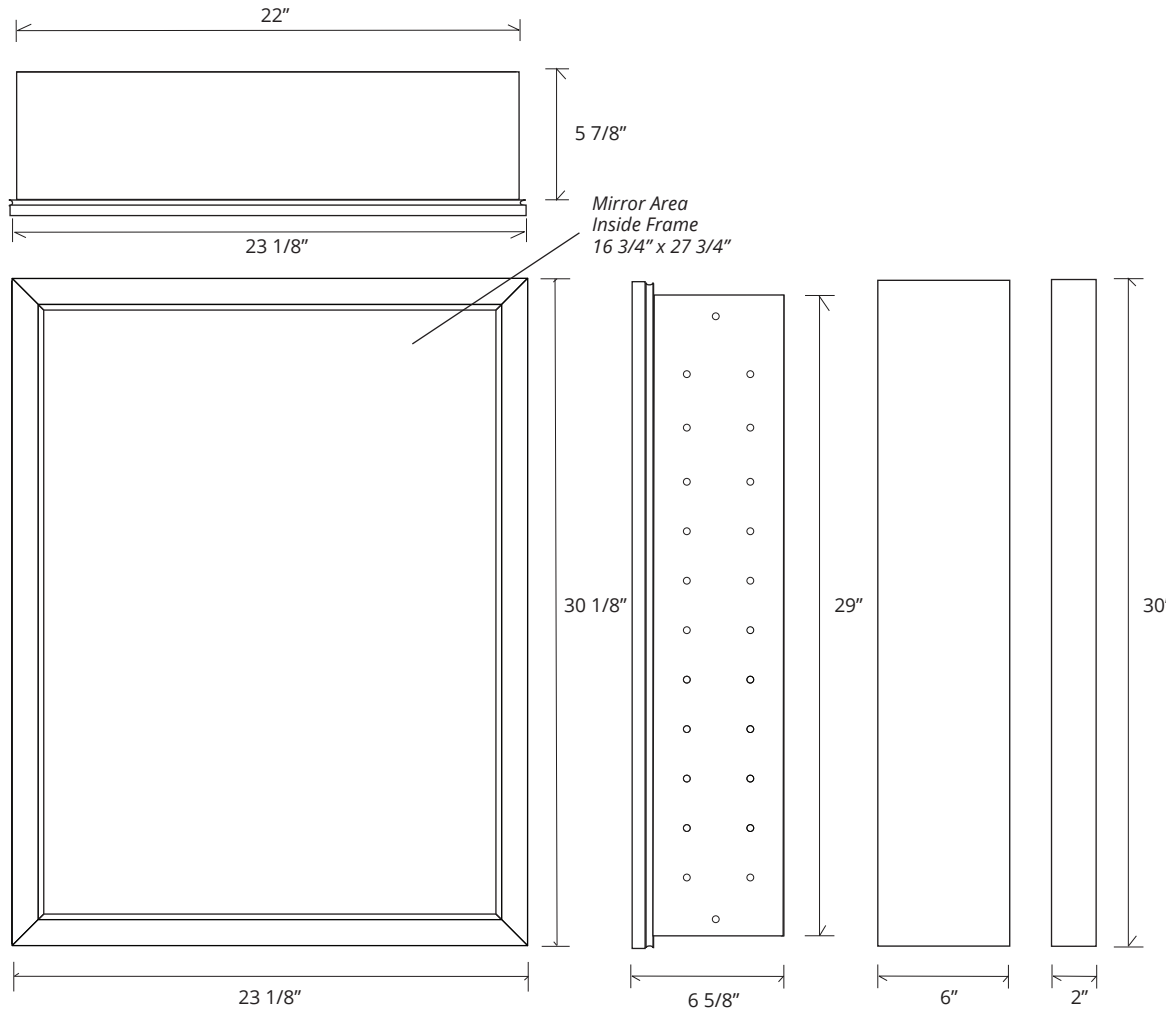

TRINITY FRAMED MIRROR CABINET

GC2430-6-SC-TR

Side Mirror Kit - Order for Surface Mount, #SMK6-30; or Semi Recessed SRMK2-30

Beveled Mirror also available (add "BM" to model code) Finishes: Polished Chrome, Polished Nickel, Brushed Nickel, Brushed Bronze, Oil Rubbed Bronze, Satin Brass, Iron-Black

SPECIFICATIONS

Roughing-in Opening	22 3/8" x 29 3/8"
Overall Dimensions	23 1/8" x 30 1/8"

GLASSCRAFTERS INC.

Side Mirror Kit
SMK6-30
Order for
Surface Mount

Side Mirror Kit
SRMK2-30
Order for
Semi-Recessed
Mount