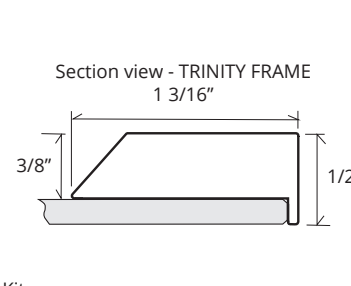

TRINITY FRAMED MIRROR CABINET

GC2430-6-SC-TR

Side Mirror Kit - Order for Surface Mount, #SMK6-30; or Semi Recessed SRMK2-30

Beveled Mirror also available (add "BM" to model code) Finishes: Polished Chrome, Polished Nickel, Brushed Nickel, Brushed Bronze, Oil Rubbed Bronze, Satin Brass, Iron-Black

SPECIFICATIONS

Roughing-in Opening	22 3/8" x 29 3/8"
Overall Dimensions	23 1/8" x 30 1/8"

GLASSCRAFTERS INC.

Side Mirror Kit
SMK6-30
Order for
Surface Mount

Side Mirror Kit
SRMK2-30
Order for
Semi-Recessed
Mount