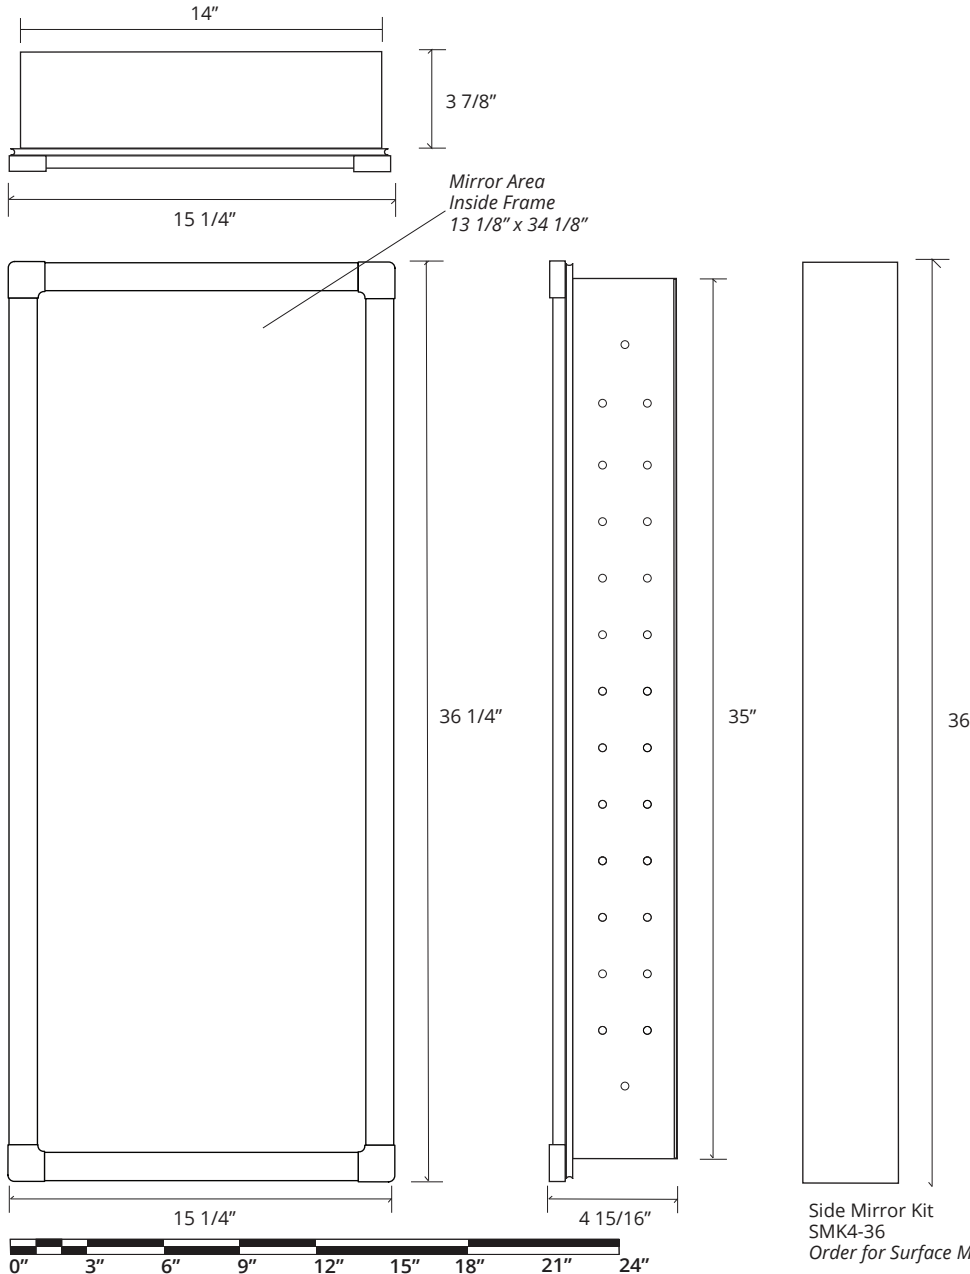

## GC1636-4-SC-PA

Side Mirror Kit - Order for Surface Mount, #SMK4-36

Beveled Mirror also available (add "BM" to model code)

Finishes: Polished Chrome, Polished Nickel, Brushed Nickel, Brushed Bronze, Oil Rubbed Bronze, Satin Brass, Iron-Black

### SPECIFICATIONS

Roughing-in Opening	14 3/8" x 35 3/8"
Overall Dimensions	15 1/4" x 36 1/4"

GLASSCRAFTERS INC.

Side Mirror Kit  
SMK4-36  
Order for Surface Mount

GLASSCRAFTERS, INC.  
193 Veterans Blvd. Carlstadt, NJ 07072  
1+ (800) 233-7362 (F) 1+ (888) 233-7362  
sales@glasscraftersinc.com