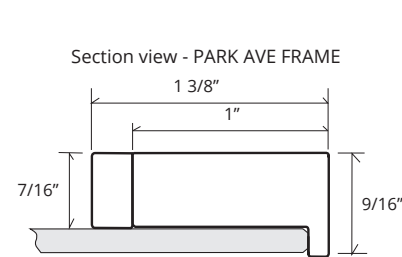

### SPECIFICATIONS

Roughing-in Opening	14 3/8" x 35 3/8"
Overall Dimensions	15 1/4" x 36 1/4"

GLASSCRAFTERS INC.

Side Mirror Kit  
SMK4-36  
Order for Surface Mount

GLASSCRAFTERS, INC.  
193 Veterans Blvd. Carlstadt, NJ 07072  
1+ (800) 233-7362 (F) 1+ (888) 233-7362  
sales@glasscraftersinc.com