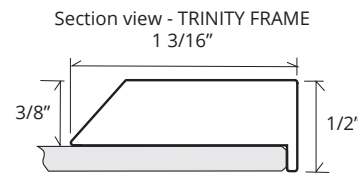

SPECIFICATIONS

Roughing-in Opening	14 3/8" x 72 1/8"
Overall Dimensions	15 1/8" x 72 7/8"

GLASSCRAFTERS INC.

Handed Door is available with Left or Right Side Hinges. (add "L" or "R" to model code)

Not available with Beveled Mirror