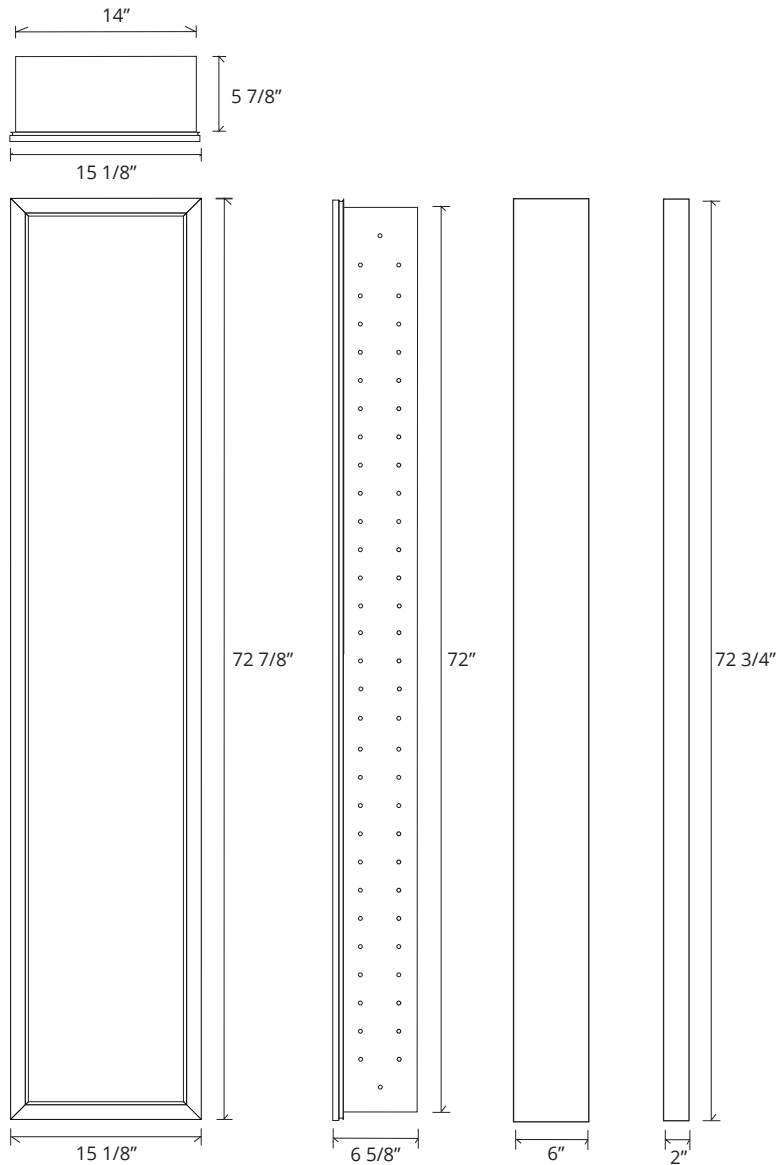

FULL-LENGTH TRINITY MIRRORED CABINET

GC-1672-6-SC-TR

Side Mirror Kit - Order for Surface Mount, #SMK6-72; or Semi Recessed #SRMK2-72

Finishes: Polished Chrome, Polished Nickel, Brushed Nickel, Oil Rubbed Bronze

SPECIFICATIONS

Roughing-in Opening	14 3/8" x 72 1/8"
Overall Dimensions	15 1/8" x 72 7/8"

GLASSCRAFTERS INC.

Handed Door is available with Left or Right Side Hinges. (add "L" or "R" to model code)

Not available with Beveled Mirror