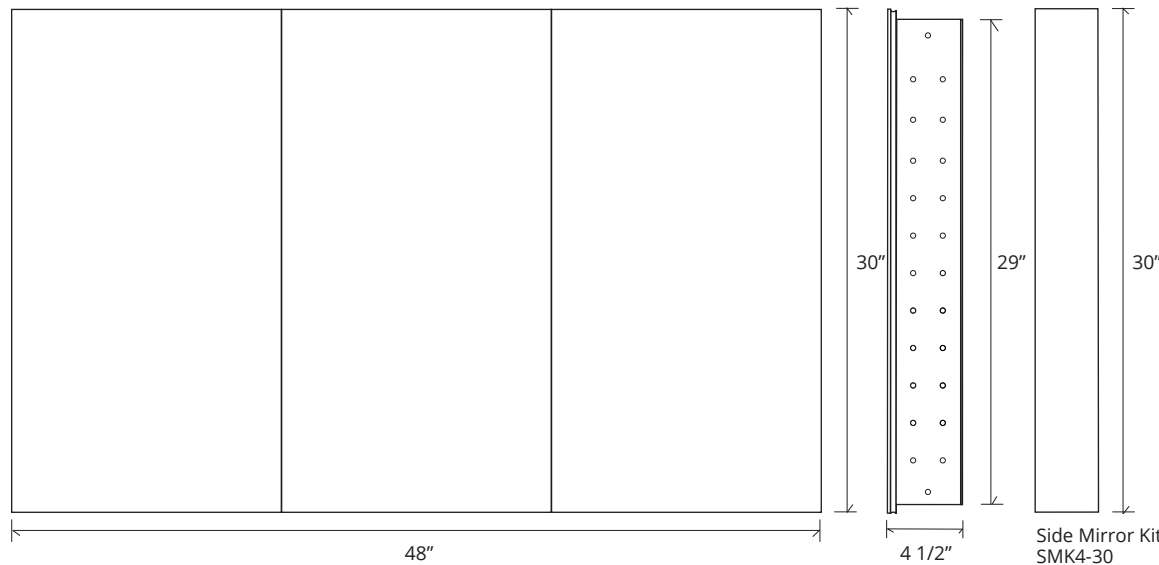

TRI VIEW FRAMELESS MIRROR CABINET

GC4830-4-SC-FM-Tri

Side Mirror Kit - Order for Surface Mount, #SMK4-30
Beveled Mirror also available (replace "FM" with "BM" in model code)

SPECIFICATIONS

Roughing-in Opening	47 3/8" x 29 3/8"
Overall Dimensions	48" x 30"

GLASSCRAFTERS INC.

Side Mirror Kit
SMK4-30
Order for
Surface Mount