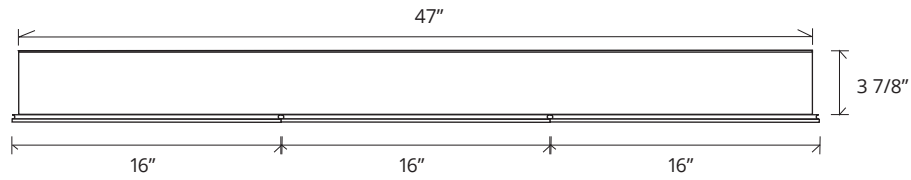

TRI VIEW FRAMELESS MIRROR CABINET

GC4830-4-SC-FM-Tri

Side Mirror Kit - Order for Surface Mount, #SMK4-30
Beveled Mirror also available (replace "FM" with "BM" in model code)

SPECIFICATIONS

Roughing-in Opening	47 3/8" x 29 3/8"
Overall Dimensions	48" x 30"

GLASSCRAFTERS INC.

Side Mirror Kit
SMK4-30
Order for
Surface Mount