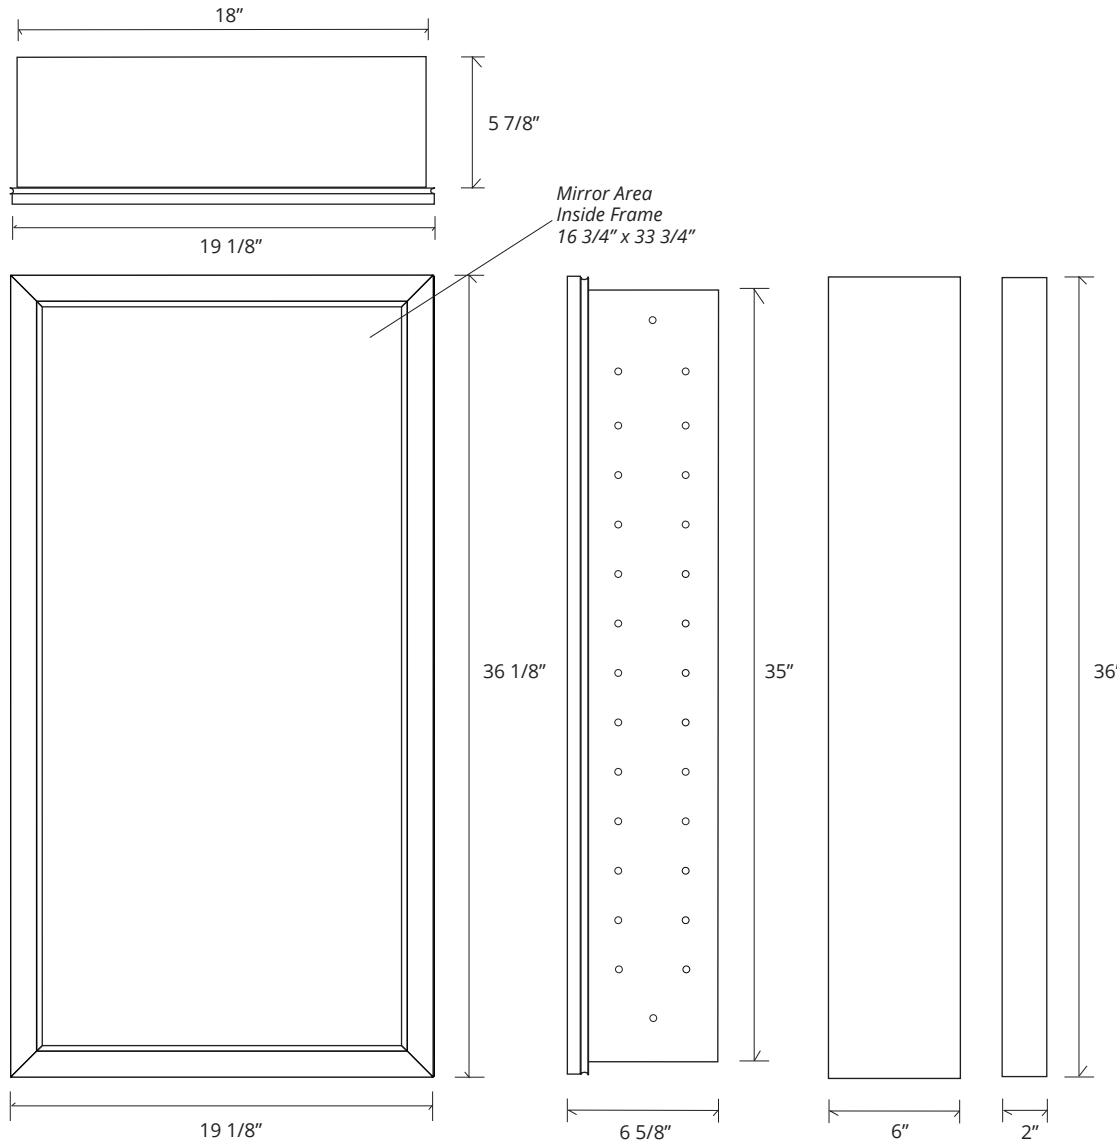

# TRINITY FRAMED MIRROR CABINET

## GC2036-6-SC-TR

Side Mirror Kit - Order for Surface Mount, #SMK6-36; or Semi Recessed #SRMK2-36

Beveled Mirror also available (add "BM" to model code) Finishes: Polished Chrome, Polished Nickel, Brushed Nickel, Brushed Bronze, Oil Rubbed Bronze, Satin Brass, Iron-Black

### SPECIFICATIONS

Roughing-in Opening	18 3/8" x 35 3/8"
Overall Dimensions	19 1/8" x 36 1/8"

GLASSCRAFTERS INC.

Side Mirror Kit  
SMK6-36  
Order for  
Surface Mount

Side Mirror Kit  
SRMK2-36  
Order for  
Semi-Recessed  
Mount