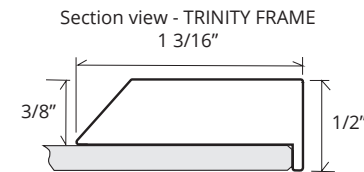

## GC2036-6-SC-TR

Side Mirror Kit - Order for Surface Mount, #SMK6-36; or Semi Recessed #SRMK2-36

Beveled Mirror also available (add "BM" to model code) Finishes: Polished Chrome, Polished Nickel, Brushed Nickel, Brushed Bronze, Oil Rubbed Bronze, Satin Brass, Iron-Black

### SPECIFICATIONS

Roughing-in Opening	18 3/8" x 35 3/8"
Overall Dimensions	19 1/8" x 36 1/8"

GLASSCRAFTERS INC.

Side Mirror Kit  
SMK6-36  
Order for  
Surface Mount

Side Mirror Kit  
SRMK2-36  
Order for  
Semi-Recessed  
Mount