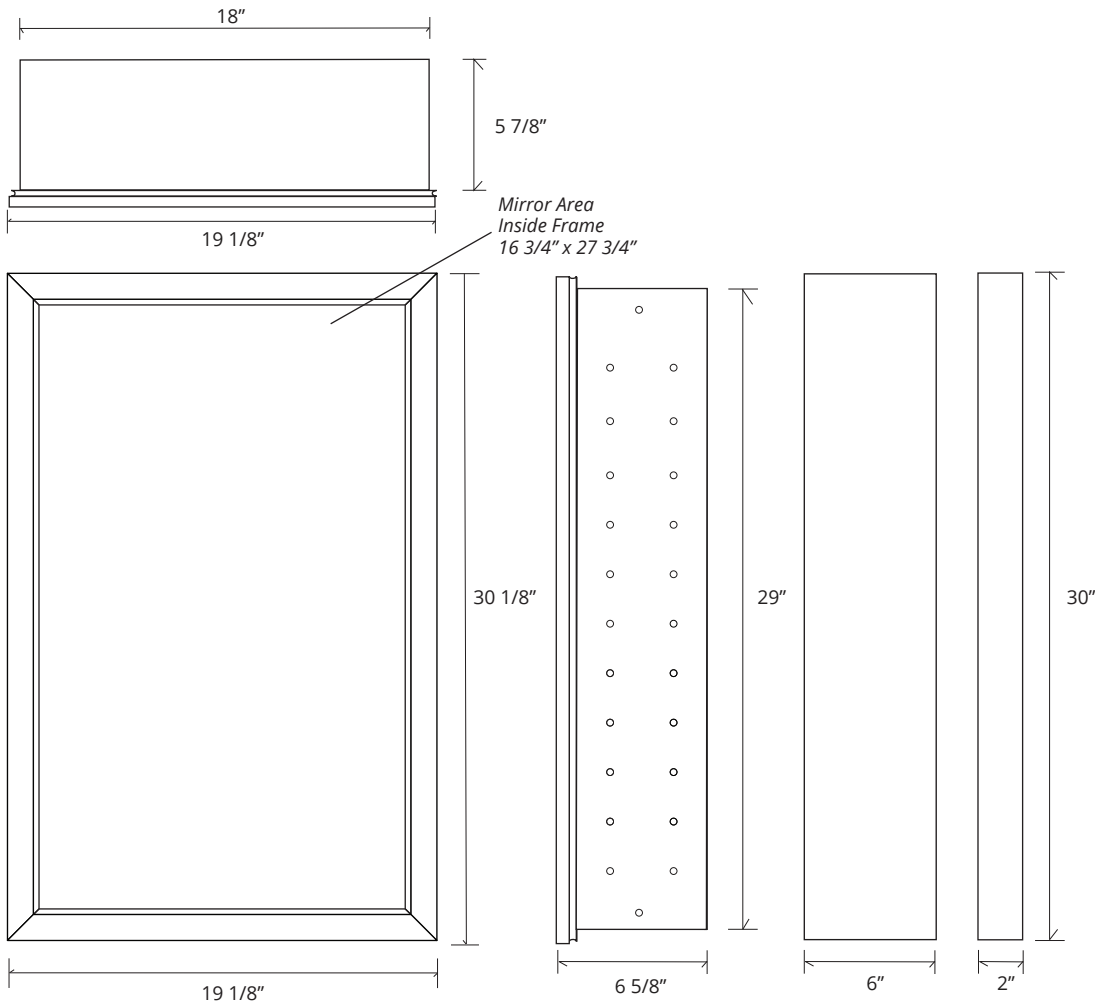

TRINITY FRAMED MIRROR CABINET

GC2030-6-SC-TR

Side Mirror Kit - Order for Surface Mount, #SMK6-30; or Semi Recessed #SRMK2-30

Beveled Mirror also available (add "BM" to model code) Finishes: Polished Chrome, Polished Nickel, Brushed Nickel, Brushed Bronze, Oil Rubbed Bronze, Satin Brass, Iron-Black

SPECIFICATIONS

Roughing-in Opening	18 3/8" x 29 3/8"
Overall Dimensions	19 1/8" x 30 1/8"

GLASSCRAFTERS INC.

Side Mirror Kit
SMK6-30
Order for
Surface Mount

Side Mirror Kit
SRMK2-30
Order for
Semi-Recessed
Mount