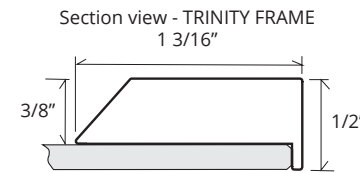

SPECIFICATIONS

Roughing-in Opening	18 3/8" x 29 3/8"
Overall Dimensions	19 1/8" x 30 1/8"

GLASSCRAFTERS INC.

Side Mirror Kit
SMK6-30
Order for
Surface Mount

Side Mirror Kit
SRMK2-30
Order for
Semi-Recessed
Mount