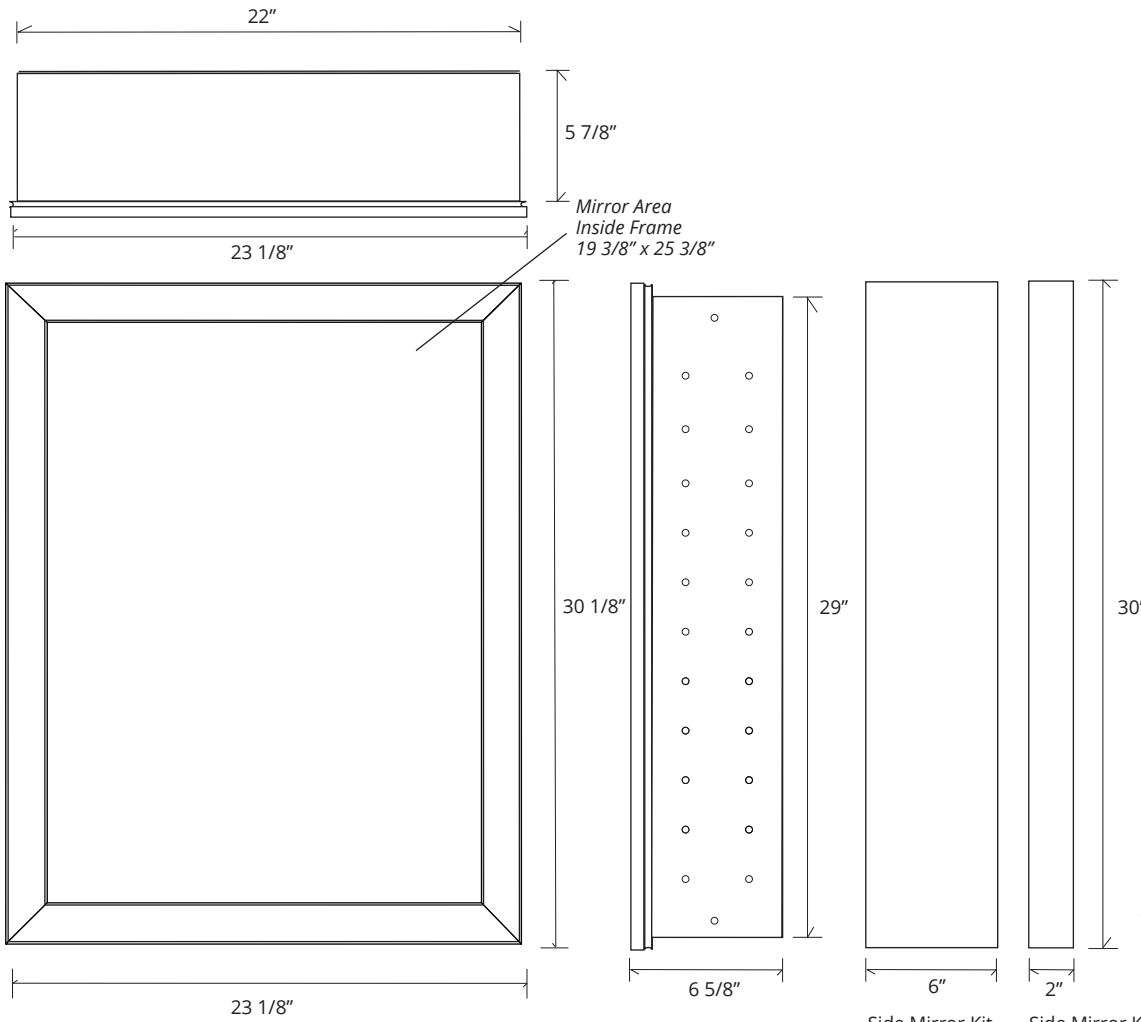

SOHO FRAMED MIRROR CABINET

GC2430-6-SC-SO

Side Mirror Kit - Order for Surface Mount, #SMK6-30; or Semi Recessed #SRMK2-30
Beveled Mirror also available (add "BM" to model code)

SPECIFICATIONS

Roughing-in Opening	22 3/8" x 29 3/8"
Overall Dimensions	23 1/8" x 30 1/8"

GLASSCRAFTERS INC.

Finishes: Polished Chrome, Polished Nickel, Brushed Nickel, Brushed Bronze, Oil Rubbed Bronze

Side Mirror Kit
SMK6-30
Order for
Surface Mount

Side Mirror Kit
SRMK2-30
Order for
Semi-Recessed
Mount