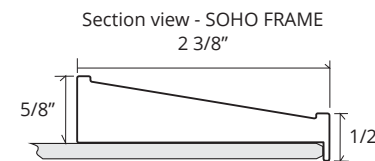

Side Mirror Kit
SMK6-36
Order for
Surface Mount

Side Mirror Kit
SRMK2-36
Order for
Semi-Recessed
Mount

GLASSCRAFTERS, INC.
193 Veterans Blvd. Carlstadt, NJ 07072
1+ (800) 233-7362 (F) 1+ (888) 233-7362
sales@glasscraftersinc.com
Products That Reflect Your Style