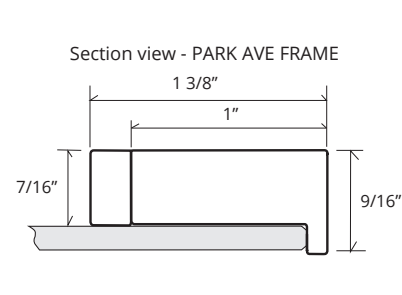

PARK AVE FRAMED MIRROR CABINET

GC2436-6-SC-PA

SPECIFICATIONS

Roughing-in Opening	22 3/8" x 35 3/8"
Overall Dimensions	23 1/4" x 36 1/4"

Side Mirror Kit - Order for Surface Mount, #SMK6-36; or Semi Recessed #SRMK2-36

Beveled Mirror also available (add "BM" to model code) Finishes: Polished Chrome, Polished Nickel, Brushed Nickel, Brushed Bronze, Oil Rubbed Bronze, Satin Brass, Iron-Black

GLASSCRAFTERS INC.

Side Mirror Kit
SMK6-36
Order for
Surface Mount

Side Mirror Kit
SRMK2-36
Order for
Semi-Recessed
Mount

GLASSCRAFTERS, INC.
193 Veterans Blvd. Carlstadt, NJ 07072
1+ (800) 233-7362 (F) 1+ (888) 233-7362
sales@glasscraftersinc.com
Products That Reflect Your Style