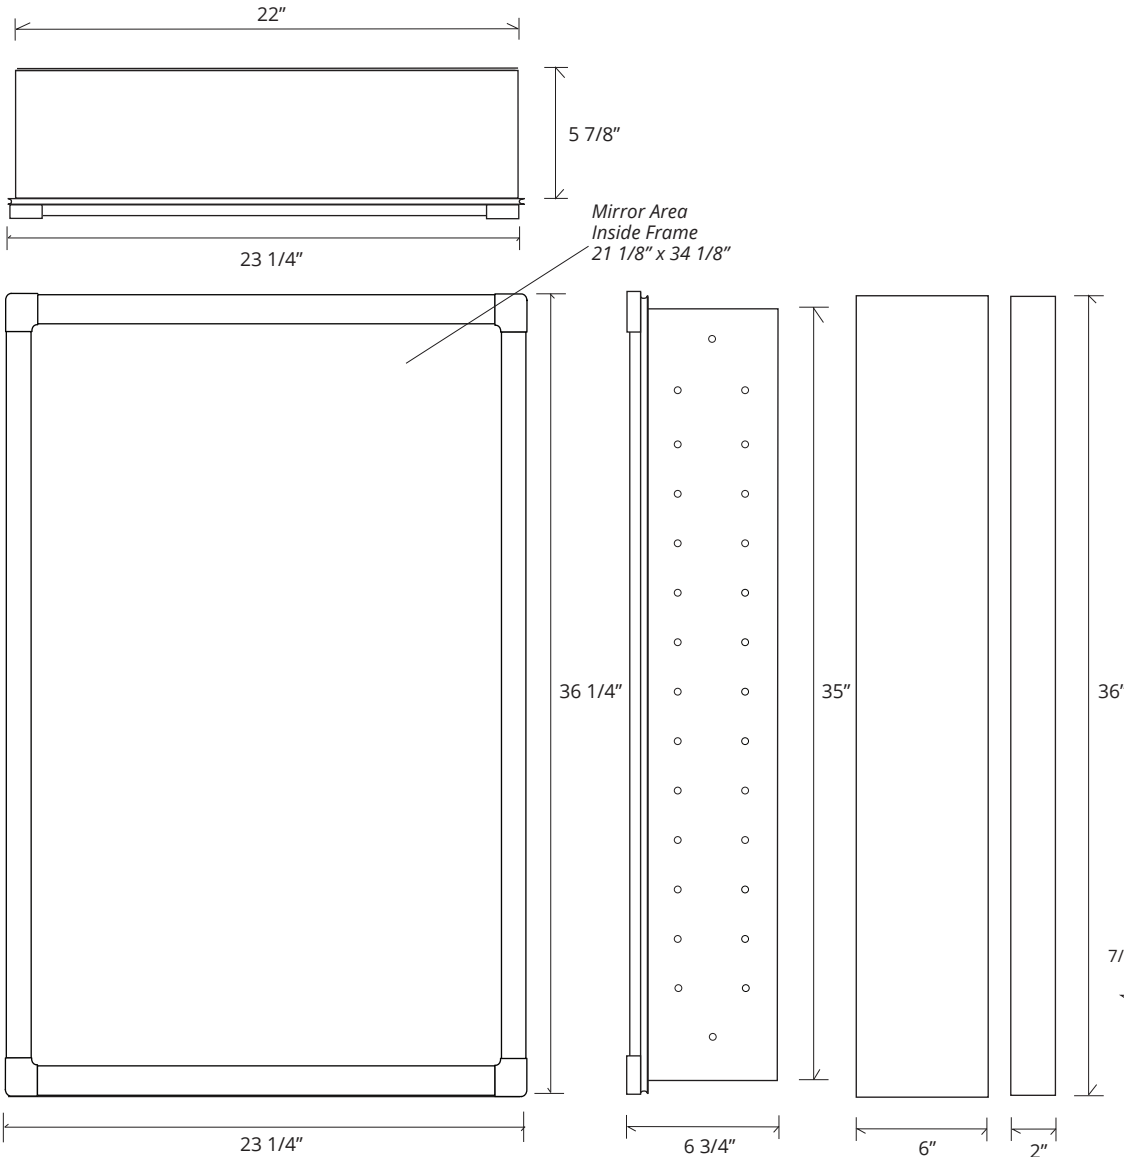

PARK AVE FRAMED MIRROR CABINET

GC2436-6-SC-PA

SPECIFICATIONS

Roughing-in Opening	22 3/8" x 35 3/8"
Overall Dimensions	23 1/4" x 36 1/4"

Side Mirror Kit - Order for Surface Mount, #SMK6-36; or Semi Recessed #SRMK2-36

Beveled Mirror also available (add "BM" to model code) Finishes: Polished Chrome, Polished Nickel, Brushed Nickel, Brushed Bronze, Oil Rubbed Bronze, Satin Brass, Iron-Black

GLASSCRAFTERS INC.

Side Mirror Kit
SMK6-36
Order for
Surface Mount