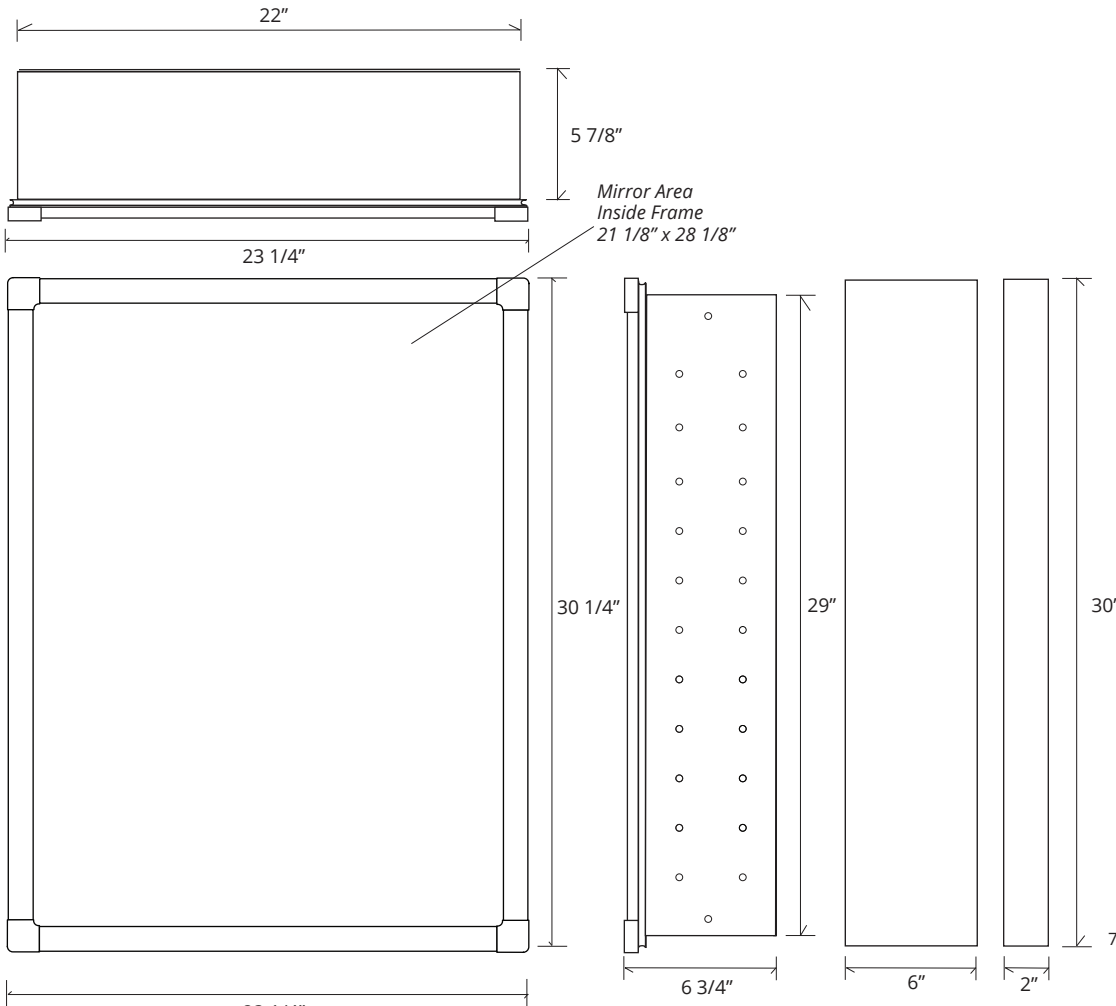

PARK AVE FRAMED MIRROR CABINET

GC2430-6-SC-PA

Side Mirror Kit - Order for Surface Mount, #SMK6-30; or Semi Recessed #SRMK2-30

Beveled Mirror also available (add "BM" to model code) Finishes: Polished Chrome, Polished Nickel, Brushed Nickel, Brushed Bronze, Oil Rubbed Bronze, Satin Brass, Iron-Black

SPECIFICATIONS

Roughing-in Opening	22 3/8" x 29 3/8"
Overall Dimensions	23 1/4" x 30 1/4"

GLASSCRAFTERS INC.

Side Mirror Kit
SMK6-30
Order for
Surface Mount

Side Mirror Kit
SRMK2-30
Order for
Semi-Recessed
Mount