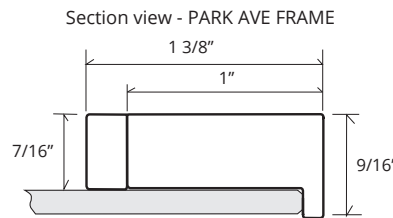

SPECIFICATIONS

Roughing-in Opening	22 3/8" x 29 3/8"
Overall Dimensions	23 1/4" x 30 1/4"

GLASSCRAFTERS INC.

Side Mirror Kit
SMK6-30
Order for
Surface Mount

Side Mirror Kit
SRMK2-30
Order for
Semi-Recessed
Mount