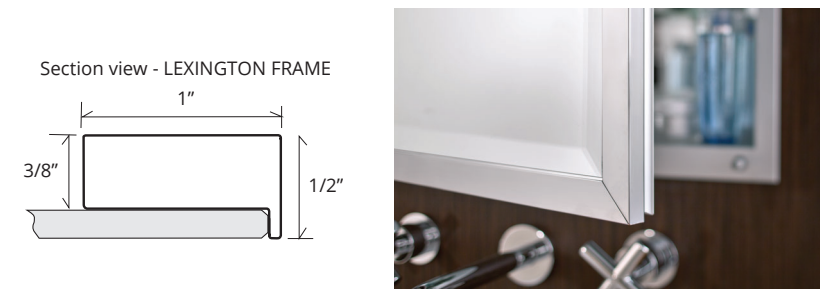

LEXINGTON FRAMED MIRROR CABINET

GC2436-6-SC-LE

Side Mirror Kit - Order for Surface Mount, #SMK6-36; or Semi Recessed #SRMK2-36

Beveled Mirror also available (add "BM" to model code) Finishes: Polished Chrome, Polished Nickel, Brushed Nickel, Brushed Bronze, Oil Rubbed Bronze, Satin Brass, Iron-Black

GLASSCRAFTERS INC.

SPECIFICATIONS

Roughing-in Opening	22 3/8" x 35 3/8"
Overall Dimensions	23 1/8" x 36 1/8"

Side Mirror Kit
SMK6-36
Order for
Surface Mount

Side Mirror Kit
SRMK2-36
Order for
Semi-Recessed
Mount