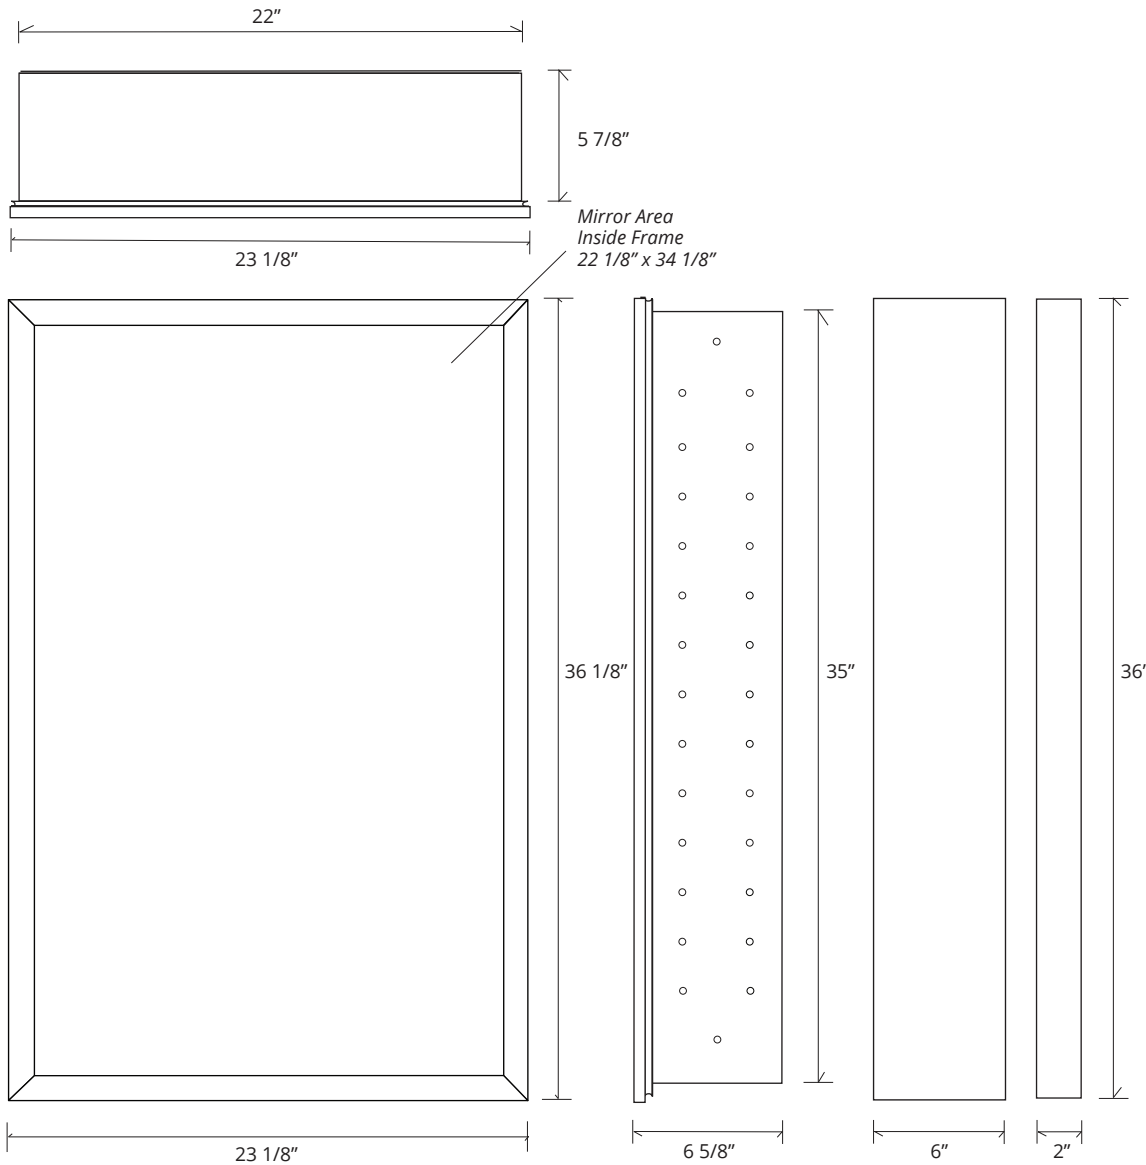

LEXINGTON FRAMED MIRROR CABINET

GC2436-6-SC-LE

Side Mirror Kit - Order for Surface Mount, #SMK6-36; or Semi Recessed #SRMK2-36

Beveled Mirror also available (add "BM" to model code) Finishes: Polished Chrome, Polished Nickel, Brushed Nickel, Brushed Bronze, Oil Rubbed Bronze, Satin Brass, Iron-Black

GLASSCRAFTERS INC.

SPECIFICATIONS

Roughing-in Opening	22 3/8" x 35 3/8"
Overall Dimensions	23 1/8" x 36 1/8"

Side Mirror Kit
SMK6-36
Order for
Surface Mount

Side Mirror Kit
SRMK2-36
Order for
Semi-Recessed
Mount