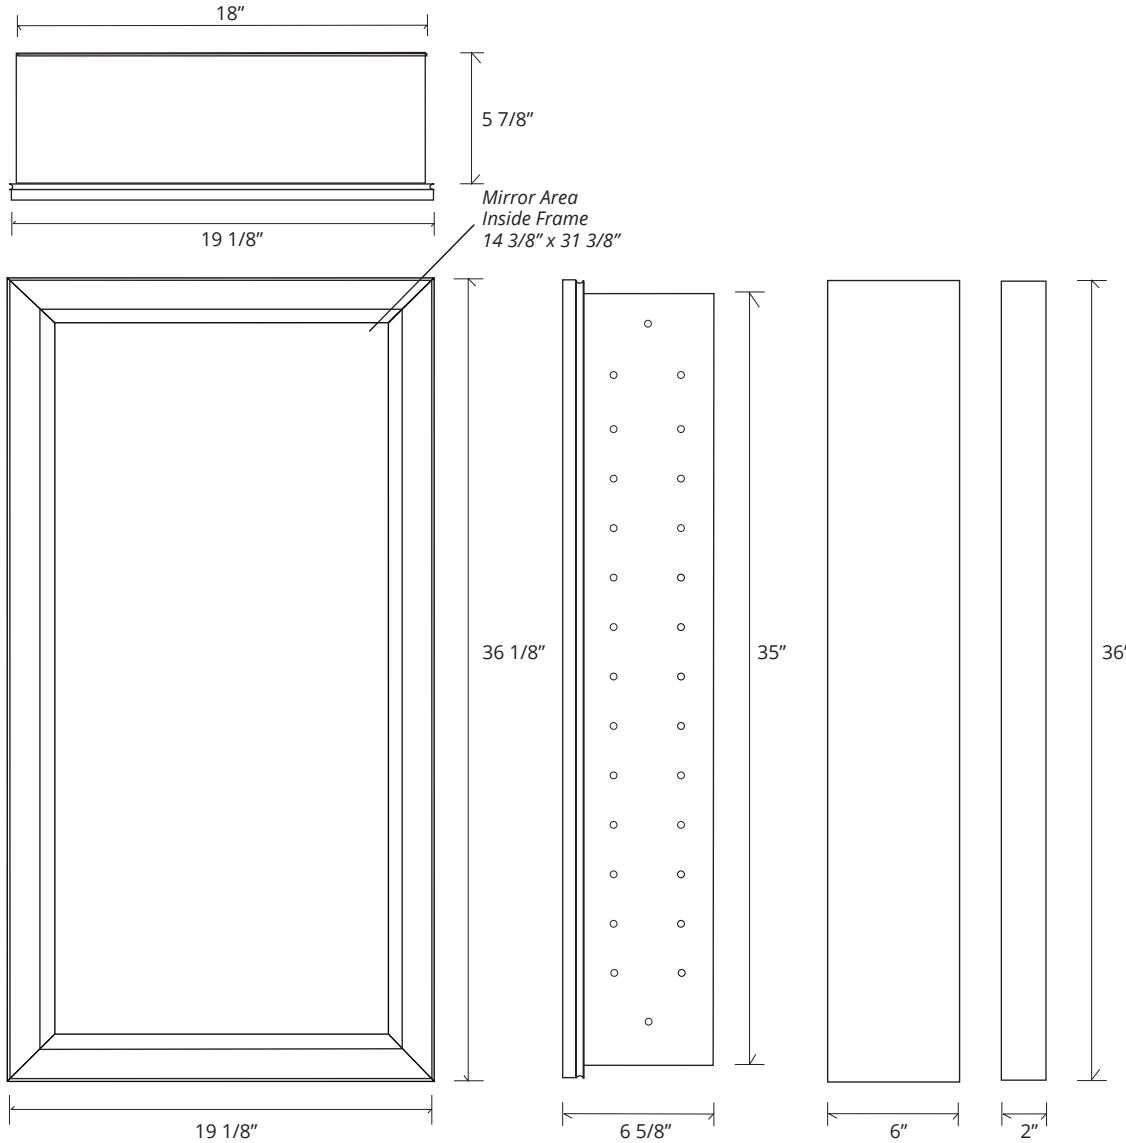

DECO FRAMED MIRROR CABINET

GC2036-6-SC-DE

Side Mirror Kit - Order for Surface Mount, #SMK6-36; or Semi Recessed #SRMK2-36
 Beveled Mirror also available (add "BM" to model code)

Finishes: Polished Chrome, Polished Nickel, Brushed Nickel, Brushed Bronze, Oil Rubbed Bronze

SPECIFICATIONS

Roughing-in Opening	18 3/8" x 35 3/8"
Overall Dimensions	19 1/8" x 36 1/8"

GLASSCRAFTERS INC.

Side Mirror Kit
 SMK6-36
 Order for
 Surface Mount

Side Mirror Kit
 SRMK2-36
 Order for
 Semi-Recessed
 Mount