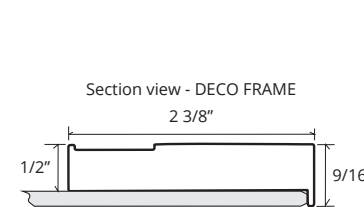

DECO FRAMED MIRROR CABINET

GC2036-6-SC-DE

Side Mirror Kit - Order for Surface Mount, #SMK6-36; or Semi Recessed #SRMK2-36
 Beveled Mirror also available (add "BM" to model code)

Finishes: Polished Chrome, Polished Nickel, Brushed Nickel, Brushed Bronze, Oil Rubbed Bronze

SPECIFICATIONS

Roughing-in Opening	18 3/8" x 35 3/8"
Overall Dimensions	19 1/8" x 36 1/8"

GLASSCRAFTERS INC.

Side Mirror Kit
 SMK6-36
 Order for
 Surface Mount

Side Mirror Kit
 SRMK2-36
 Order for
 Semi-Recessed
 Mount