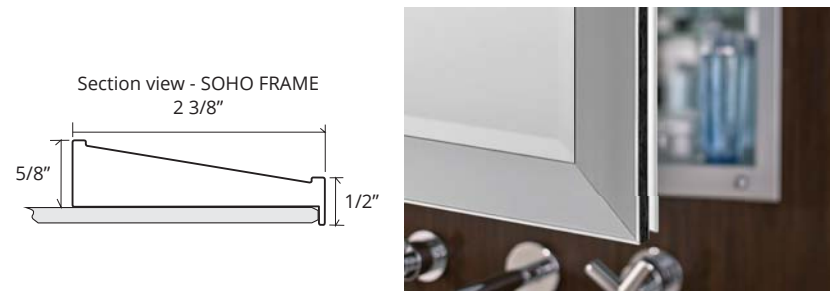

SOHO FRAMED MIRROR CABINET

GC2436-4-SC-SO

Side Mirror Kit - Order for Surface Mount, #SMK4-36
Beveled Mirror also available (add "BM" to model code)

SPECIFICATIONS

Roughing-in Opening	22 3/8" x 35 3/8"
Overall Dimensions	23 1/8" x 36 1/8"

Finishes: Polished Chrome, Polished Nickel, Brushed Nickel, Brushed Bronze, Oil Rubbed Bronze

GLASSCRAFTERS INC.

Side Mirror Kit
SMK4-36
Order for Surface Mount

GLASSCRAFTERS, INC.
193 Veterans Blvd. Carlstadt, NJ 07072
1+ (800) 233-7362 (F) 1+ (888) 233-7362
sales@glasscraftersinc.com
Products That Reflect Your Style