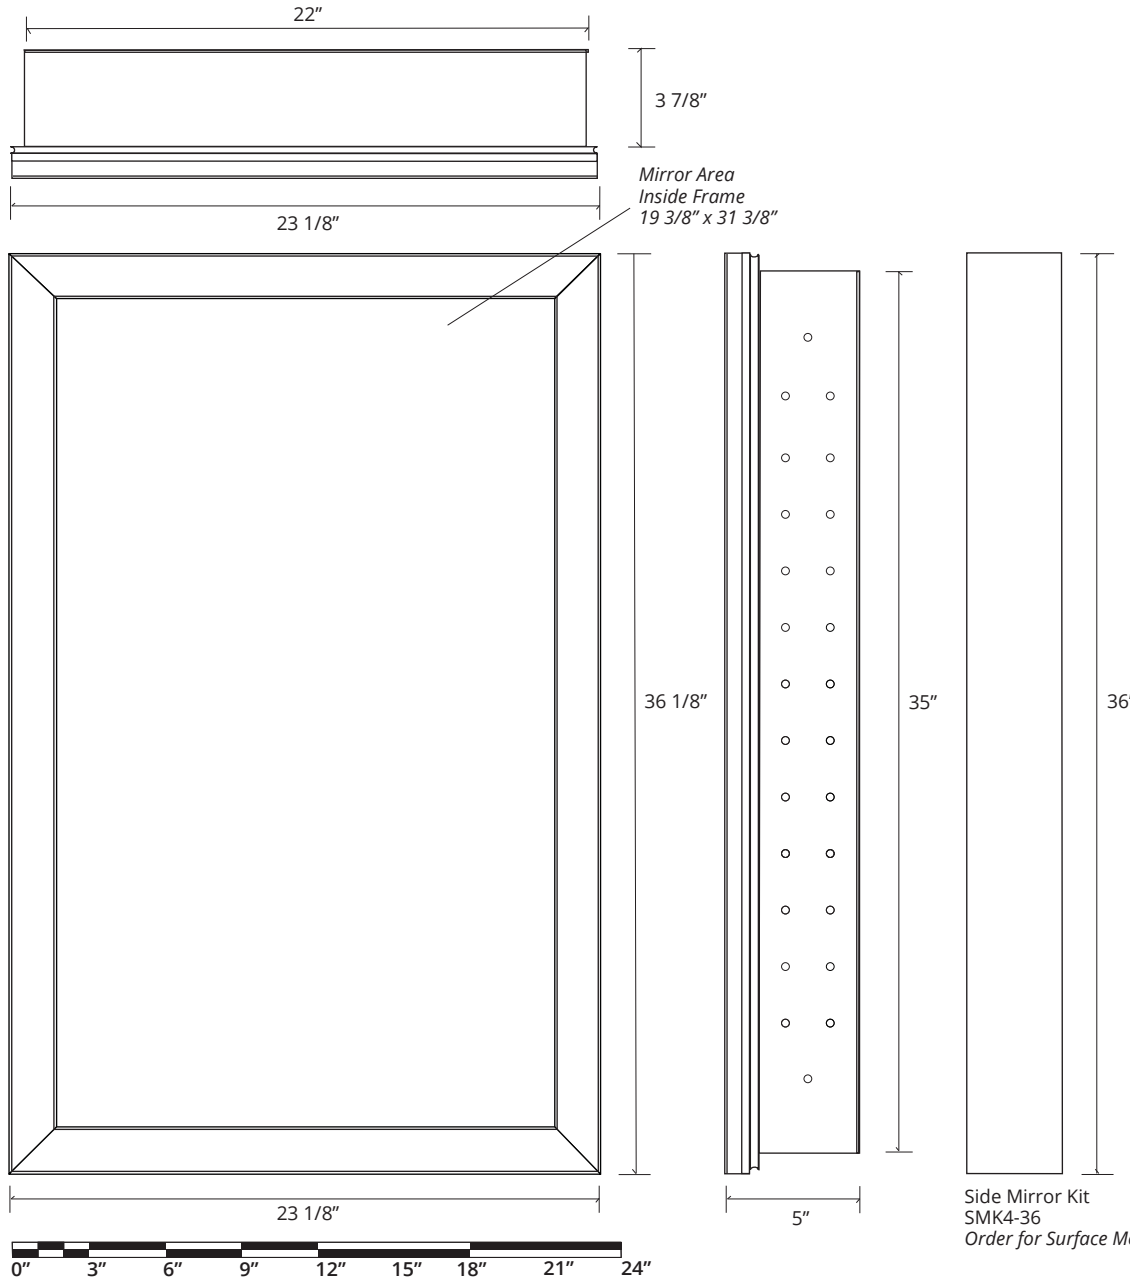

SOHO FRAMED MIRROR CABINET

GC2436-4-SC-SO

Side Mirror Kit - Order for Surface Mount, #SMK4-36
Beveled Mirror also available (add "BM" to model code)

SPECIFICATIONS

Roughing-in Opening	22 3/8" x 35 3/8"
Overall Dimensions	23 1/8" x 36 1/8"

Finishes: Polished Chrome, Polished Nickel, Brushed Nickel, Brushed Bronze, Oil Rubbed Bronze

GLASSCRAFTERS INC.

Side Mirror Kit
SMK4-36
Order for Surface Mount

GLASSCRAFTERS, INC.
193 Veterans Blvd. Carlstadt, NJ 07072
1+ (800) 233-7362 (F) 1+ (888) 233-7362
sales@glasscraftersinc.com
Products That Reflect Your Style