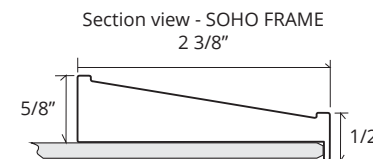

## GC2036-4-SC-SO

Side Mirror Kit - Order for Surface Mount, #SMK4-36  
 Beveled Mirror also available (add "BM" to model code)

### SPECIFICATIONS

Roughing-in Opening	18 3/8" x 35 3/8"
Overall Dimensions	19 1/8" x 36 1/8"

Finishes: Polished Chrome, Polished Nickel, Brushed Nickel, Brushed Bronze, Oil Rubbed Bronze

GLASSCRAFTERS INC.