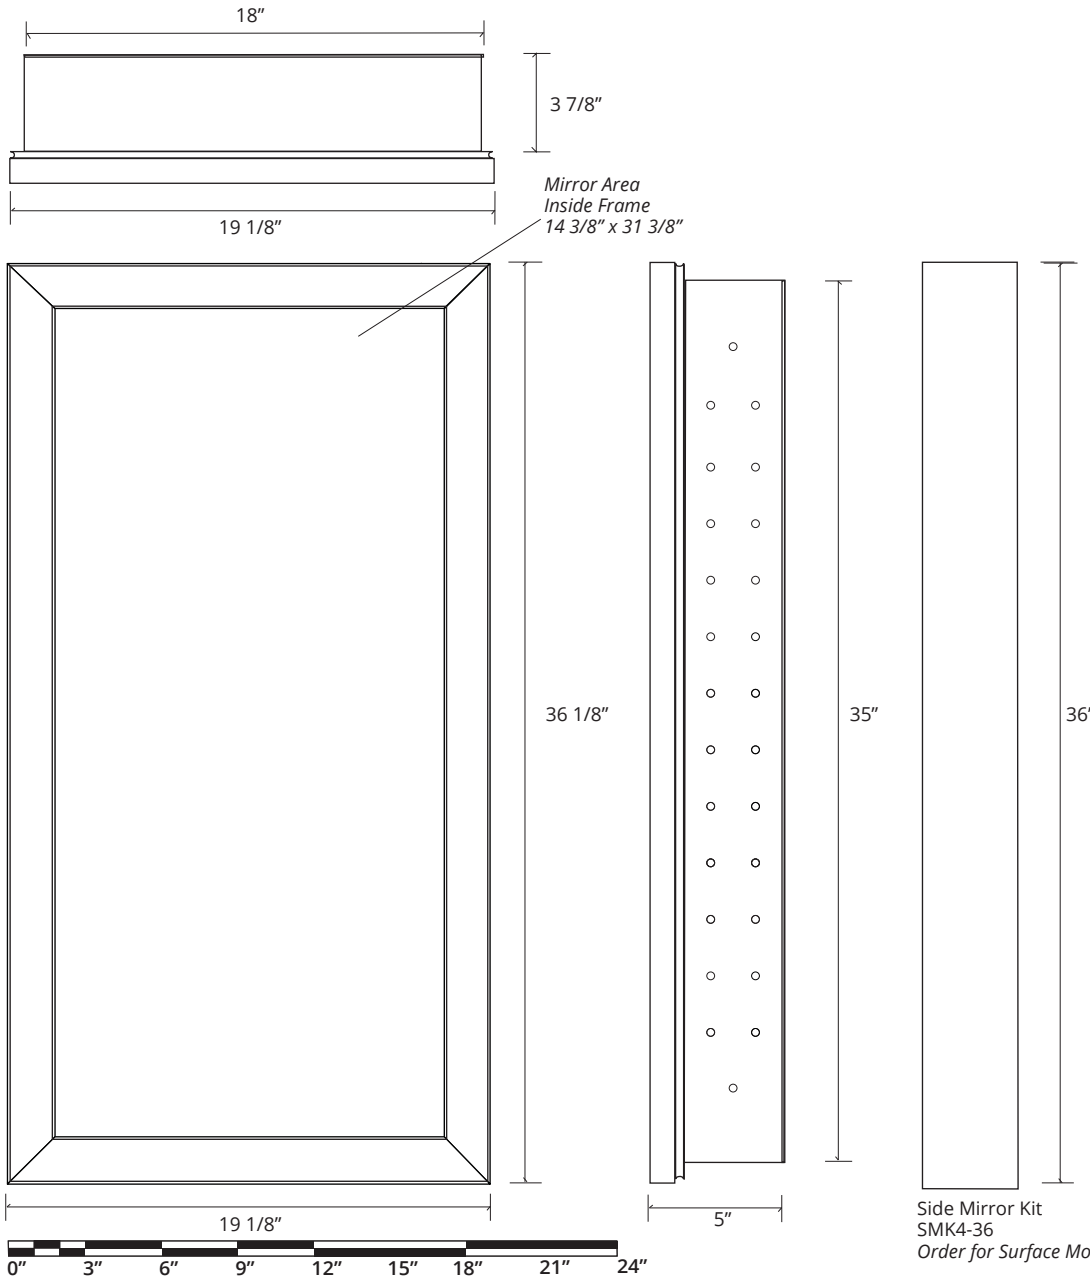

# SOHO FRAMED MIRROR CABINET

## GC2036-4-SC-SO

Side Mirror Kit - Order for Surface Mount, #SMK4-36  
 Beveled Mirror also available (add "BM" to model code)

### SPECIFICATIONS

Roughing-in Opening	18 3/8" x 35 3/8"
Overall Dimensions	19 1/8" x 36 1/8"

Finishes: Polished Chrome, Polished Nickel, Brushed Nickel, Brushed Bronze, Oil Rubbed Bronze

GLASSCRAFTERS INC.