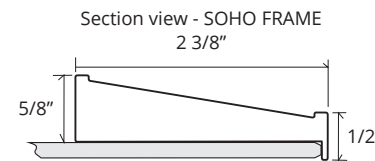

GLASSCRAFTERS, INC.
193 Veterans Blvd. Carlstadt, NJ 07072
1+ (800) 233-7362 (F) 1+ (888) 233-7362
sales@glasscraftersinc.com
Products That Reflect Your Style