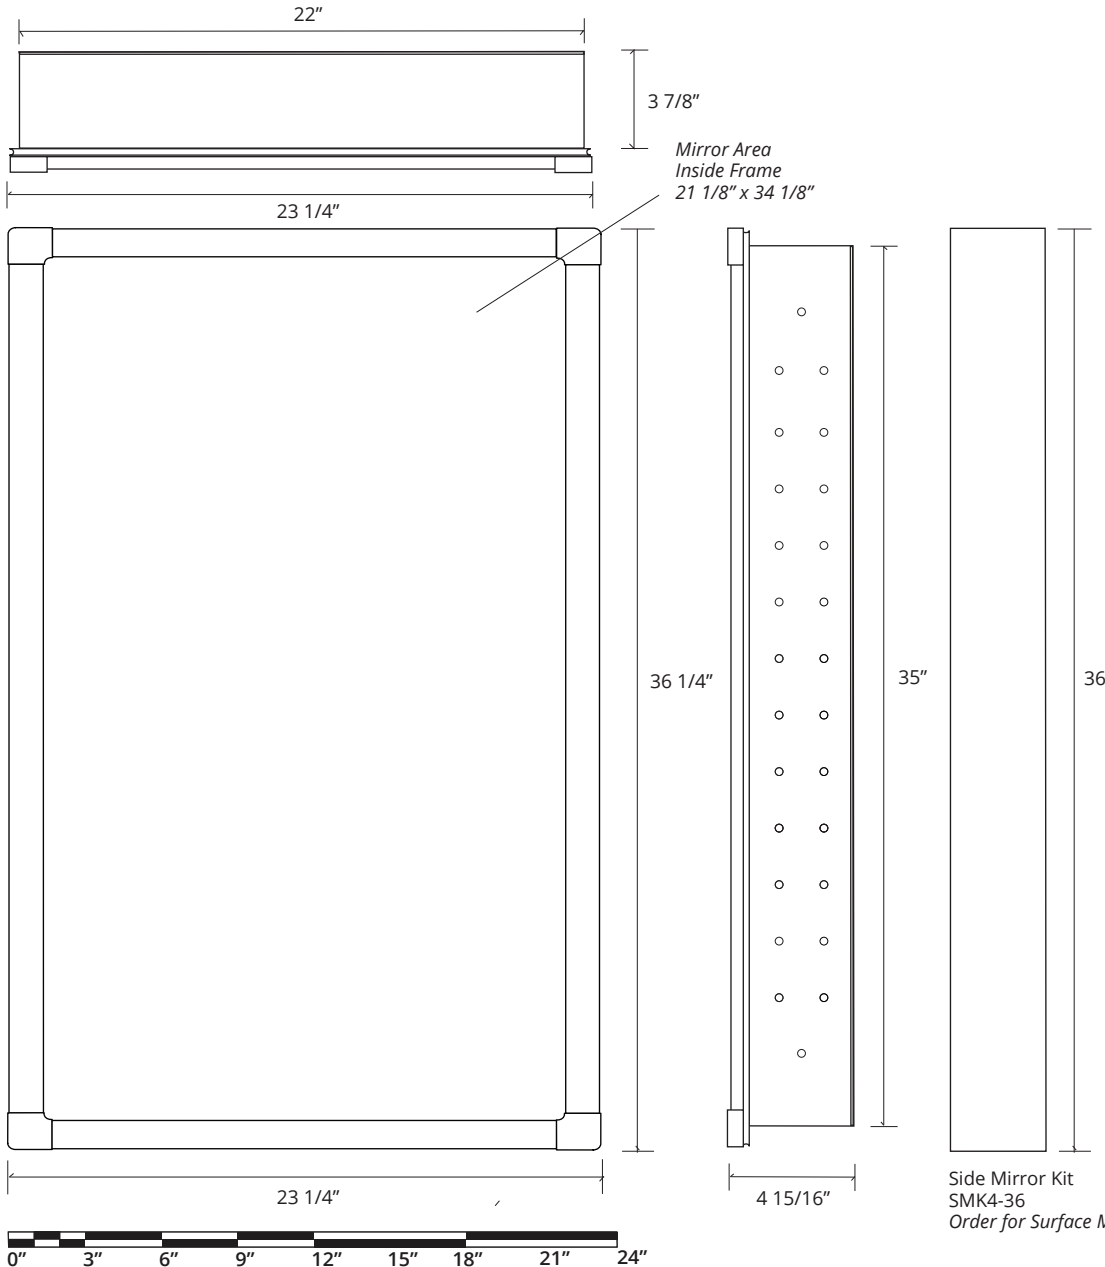

PARK AVE FRAMED MIRROR CABINET

GC2436-4-SC-PA

Side Mirror Kit - Order for Surface Mount, #SMK4-36
 Beveled Mirror also available (add "BM" to model code)

Finishes: Polished Chrome, Polished Nickel, Brushed Nickel, Brushed Bronze, Oil Rubbed Bronze, Satin Brass, Iron-Black

SPECIFICATIONS

| | |
|---------------------|-------------------|
| Roughing-in Opening | 22 3/8" x 35 3/8" |
| Overall Dimensions | 23 1/4" x 36 1/4" |

GLASSCRAFTERS INC.

Side Mirror Kit
 SMK4-36
 Order for Surface Mount