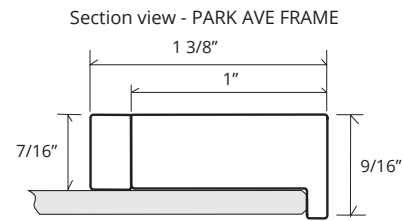

PARK AVE FRAMED MIRROR CABINET

GC2436-4-SC-PA

Side Mirror Kit - Order for Surface Mount, #SMK4-36
 Beveled Mirror also available (add "BM" to model code)

Finishes: Polished Chrome, Polished Nickel, Brushed Nickel, Brushed Bronze, Oil Rubbed Bronze, Satin Brass, Iron-Black

SPECIFICATIONS

| | |
|---------------------|-------------------|
| Roughing-in Opening | 22 3/8" x 35 3/8" |
| Overall Dimensions | 23 1/4" x 36 1/4" |

GLASSCRAFTERS INC.

Side Mirror Kit
 SMK4-36
 Order for Surface Mount