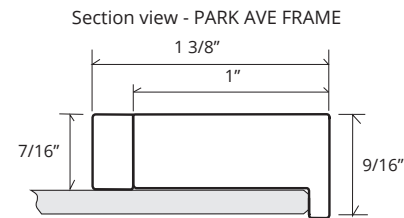

### SPECIFICATIONS

Roughing-in Opening	14 3/8" x 23 3/8"
Overall Dimensions	15 1/4" x 24 1/4"

Side Mirror Kit  
 SMK4-24  
 Order for Surface Mount

GLASSCRAFTERS, INC.  
 193 Veterans Blvd. Carlstadt, NJ 07072  
 1+ (800) 233-7362 (F) 1+ (888) 233-7362  
 sales@glasscraftersinc.com  
**Products That Reflect Your Style**