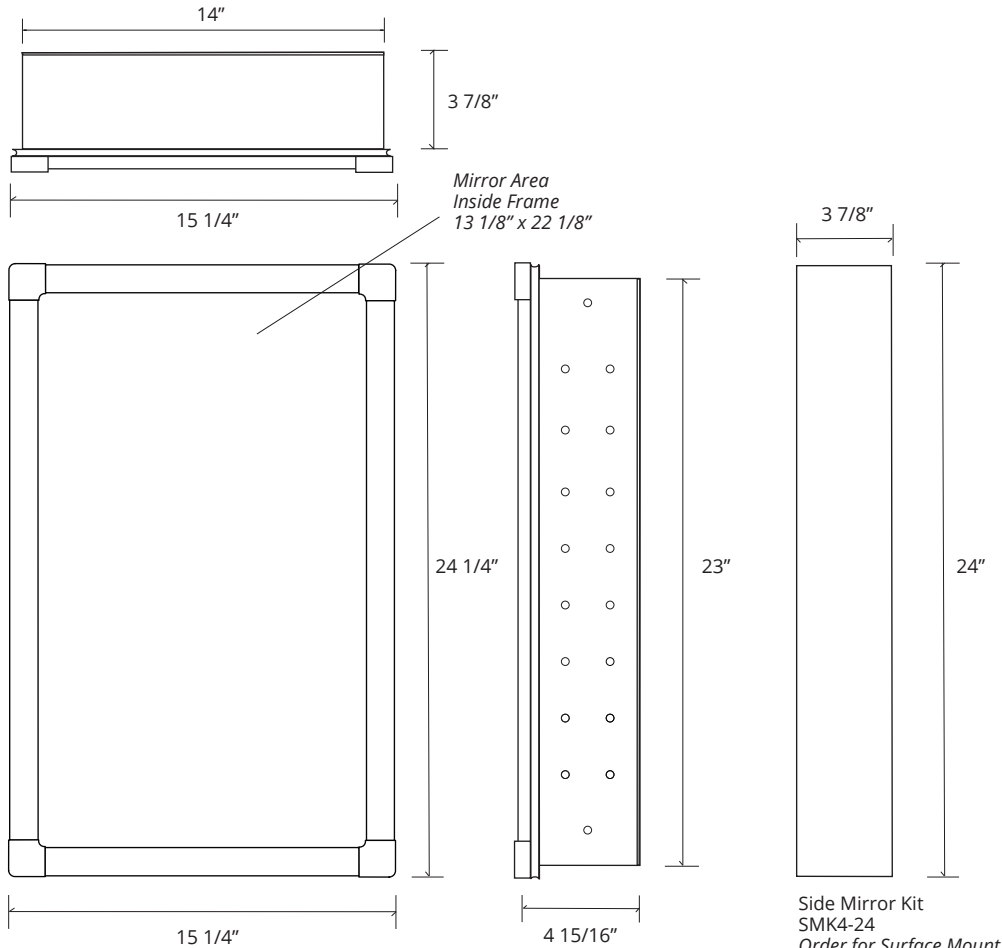

## GC1624-4-SC-PA

Side Mirror Kit - Order for Surface Mount, #SMK4-24  
 Beveled Mirror also available (add "BM" to model code)

Finishes: Polished Chrome, Polished Nickel, Brushed Nickel, Brushed Bronze, Oil Rubbed Bronze, Satin Brass, Iron-Black

### SPECIFICATIONS

Roughing-in Opening	14 3/8" x 23 3/8"
Overall Dimensions	15 1/4" x 24 1/4"

Side Mirror Kit  
 SMK4-24  
 Order for Surface Mount

GLASSCRAFTERS, INC.  
 193 Veterans Blvd. Carlstadt, NJ 07072  
 1+ (800) 233-7362 (F) 1+ (888) 233-7362  
 sales@glasscraftersinc.com  
**Products That Reflect Your Style**