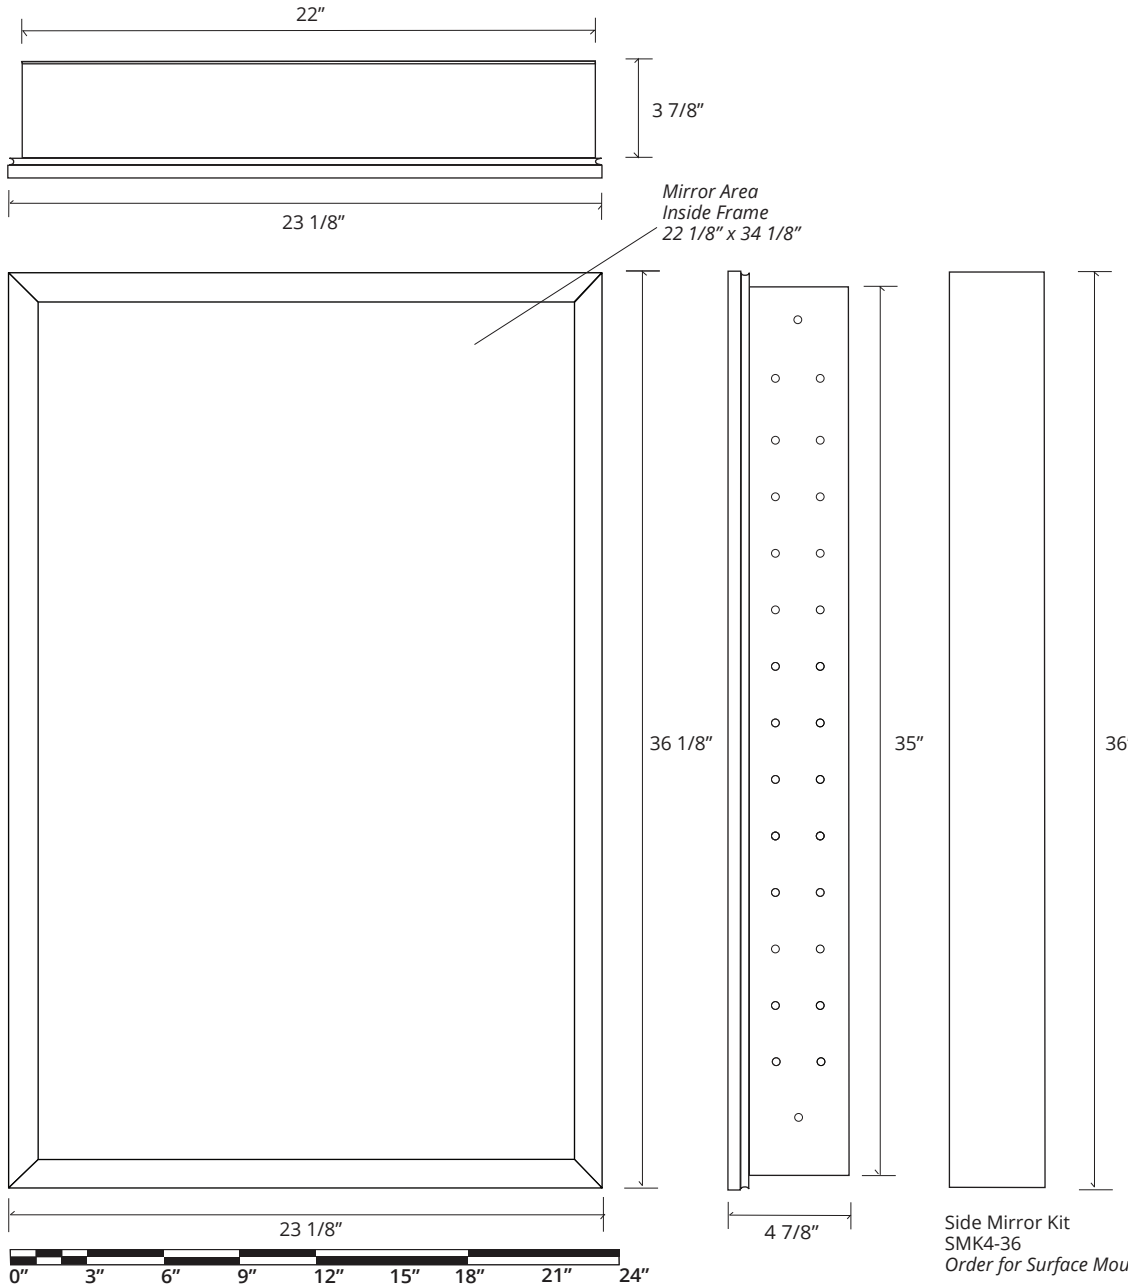

LEXINGTON FRAMED MIRROR CABINET

GC2436-4-SC-LE

Side Mirror Kit - Order for Surface Mount, #SMK4-36

Beveled Mirror also available (add "BM" to model code)

Finishes: Polished Chrome, Polished Nickel, Brushed Nickel, Brushed Bronze, Oil Rubbed Bronze, Satin Brass, Iron-Black

GLASSCRAFTERS INC.

SPECIFICATIONS

Roughing-in Opening	22 3/8" x 35 3/8"
Overall Dimensions	23 1/8" x 36 1/8"

Side Mirror Kit
SMK4-36
Order for Surface Mount

GLASSCRAFTERS, INC.
193 Veterans Blvd. Carlstadt, NJ 07072
1+ (800) 233-7362 (F) 1+ (888) 233-7362
sales@glasscraftersinc.com
Products That Reflect Your Style