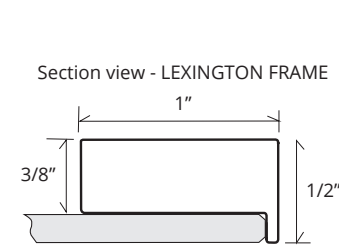

LEXINGTON FRAMED MIRROR CABINET

GC2436-4-SC-LE

Side Mirror Kit - Order for Surface Mount, #SMK4-36

Beveled Mirror also available (add "BM" to model code)

Finishes: Polished Chrome, Polished Nickel, Brushed Nickel, Brushed Bronze, Oil Rubbed Bronze, Satin Brass, Iron-Black

GLASSCRAFTERS INC.

SPECIFICATIONS

Roughing-in Opening	22 3/8" x 35 3/8"
Overall Dimensions	23 1/8" x 36 1/8"

Side Mirror Kit
SMK4-36
Order for Surface Mount

GLASSCRAFTERS, INC.
193 Veterans Blvd. Carlstadt, NJ 07072
1+ (800) 233-7362 (F) 1+ (888) 233-7362
sales@glasscraftersinc.com
Products That Reflect Your Style