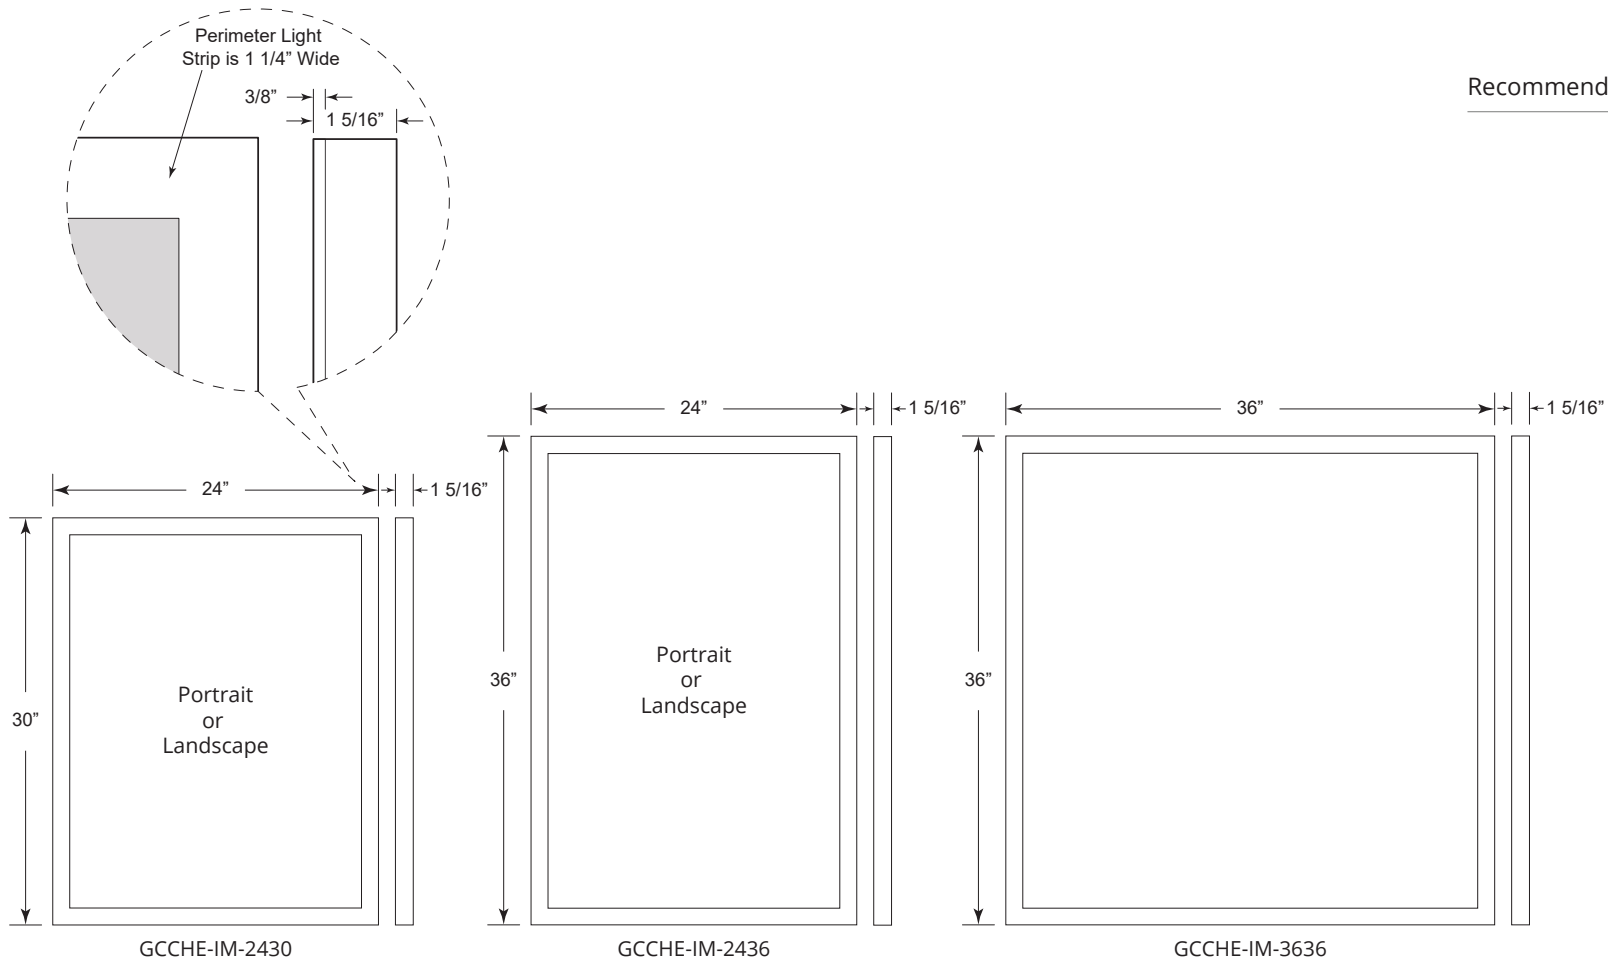

CHELSEA FRAMELESS ILLUMINATED MIRRORS

GCHE-IM-3636, 2436, 2430

GLASSCRAFTERS INC.

Recommended Lutron C•L dimmer controls

GLASSCRAFTERS, INC.
11 York Avenue, West Caldwell, NJ 07006
1+ (800) 233-7362 (F) 1+ (888) 233-7362
info@glasscraftersinc.com

Products That Reflect Your Style