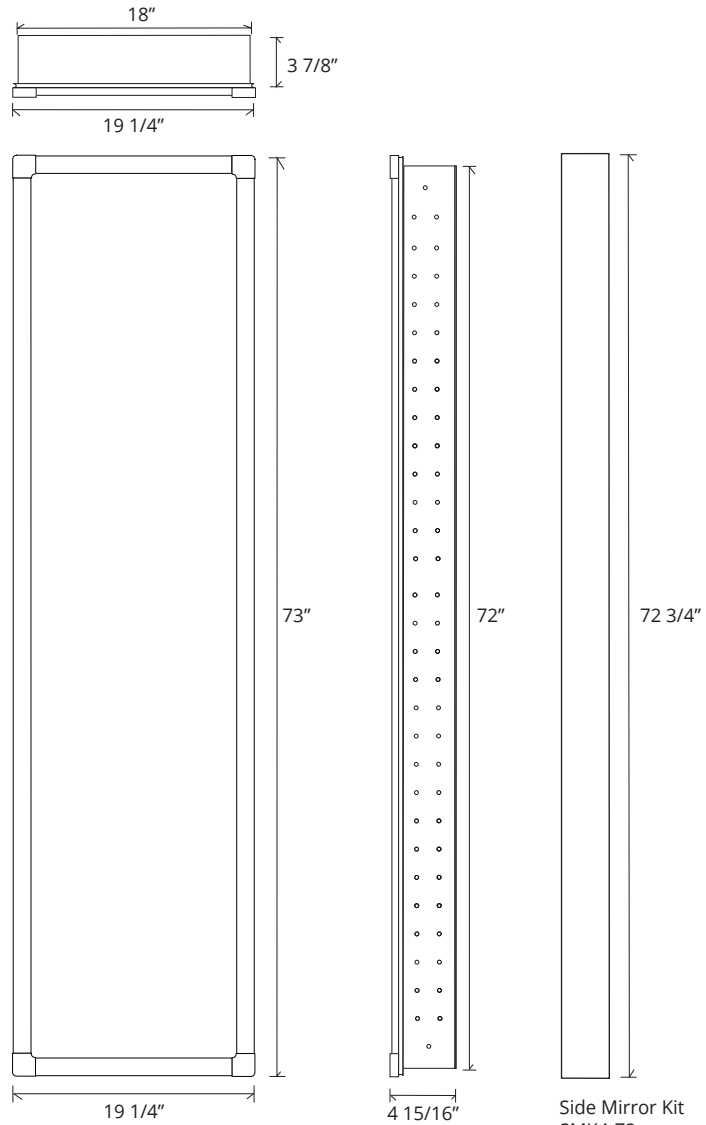

FULL-LENGTH PARK AVE MIRRORED CABINET

GC-2072-4-SC-PA

Side Mirror Kit - Order for Surface Mount, #SMK4-72

Finishes: Polished Chrome, Polished Nickel, Brushed Nickel, Oil Rubbed Bronze

SPECIFICATIONS

Roughing-in Opening	18 3/8" x 72 1/8"
Overall Dimensions	19 1/4" x 73"

GLASSCRAFTERS INC.

Side Mirror Kit
SMK4-72
Order for
Surface
Mount

Handed Door is available with Left or Right Side Hinges. (add "L" or "R" to model code)

Not available with Beveled Mirror

GLASSCRAFTERS, INC.
193 Veterans Blvd. Carlstadt, NJ 07072
1+ (800) 233-7362 (F) 1+ (888) 233-7362
sales@glasscraftersinc.com