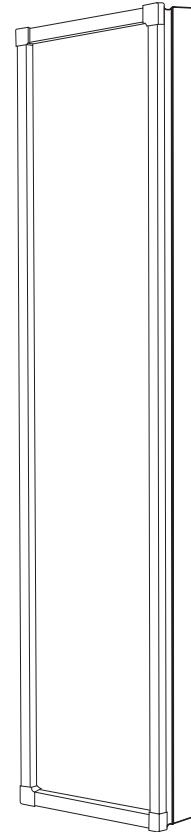

FULL-LENGTH PARK AVE MIRRORED CABINET

GC-2072-4-SC-PA

Side Mirror Kit - Order for Surface Mount, #SMK4-72

Finishes: Polished Chrome, Polished Nickel, Brushed Nickel, Oil Rubbed Bronze

SPECIFICATIONS

Roughing-in Opening	18 3/8" x 72 1/8"
Overall Dimensions	19 1/4" x 73"

GLASSCRAFTERS INC.

Side Mirror Kit
SMK4-72
Order for
Surface
Mount

Handed Door is available with Left or Right Side Hinges. (add "L" or "R" to model code)

Not available with Beveled Mirror

GLASSCRAFTERS, INC.
193 Veterans Blvd. Carlstadt, NJ 07072
1+ (800) 233-7362 (F) 1+ (888) 233-7362
sales@glasscraftersinc.com