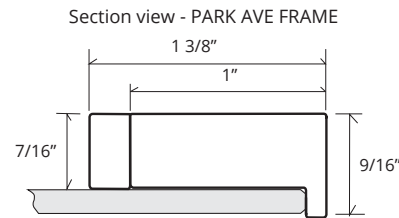

FULL-LENGTH PARK AVE MIRRORED CABINET

GC-2072-4-SC-PA

Side Mirror Kit - Order for Surface Mount, #SMK4-72

Finishes: Polished Chrome, Polished Nickel, Brushed Nickel, Oil Rubbed Bronze

SPECIFICATIONS

Roughing-in Opening	18 3/8" x 72 1/8"
Overall Dimensions	19 1/4" x 73"

GLASSCRAFTERS INC.

Side Mirror Kit
SMK4-72
Order for
Surface
Mount

Handed Door is available with Left or Right Side Hinges. (add "L" or "R" to model code)

Not available with Beveled Mirror

GLASSCRAFTERS, INC.
193 Veterans Blvd. Carlstadt, NJ 07072
1+ (800) 233-7362 (F) 1+ (888) 233-7362
sales@glasscraftersinc.com