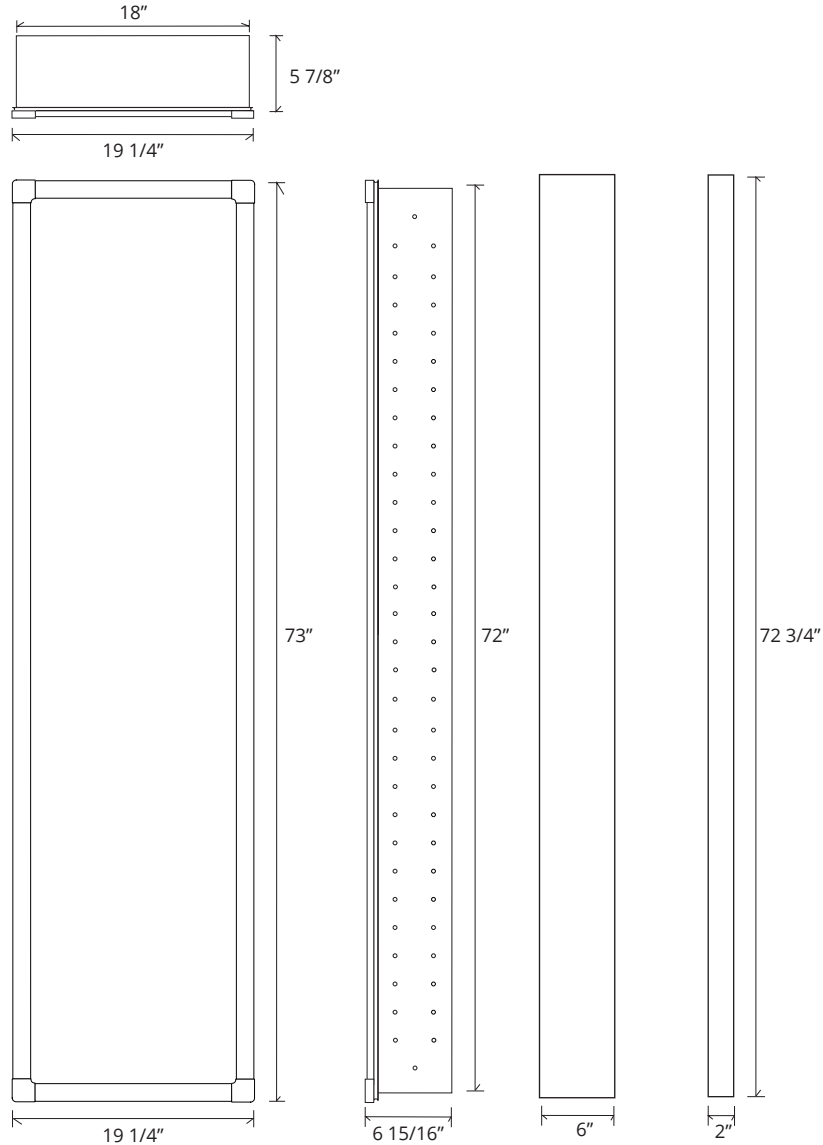

FULL-LENGTH PARK AVE MIRRORED CABINET

GC-2072-6-SC-PA

Side Mirror Kit - Order for Surface Mount, #SMK6-72; or Semi Recessed #SRMK2-72

Finishes: Polished Chrome, Polished Nickel, Brushed Nickel, Oil Rubbed Bronze

SPECIFICATIONS

Roughing-in Opening	18 3/8" x 72 1/8"
Overall Dimensions	19 1/4" x 73"

GLASSCRAFTERS INC.

Handed Door is available with Left or Right Side Hinges. (add "L" or "R" to model code)

Not available with Beveled Mirror