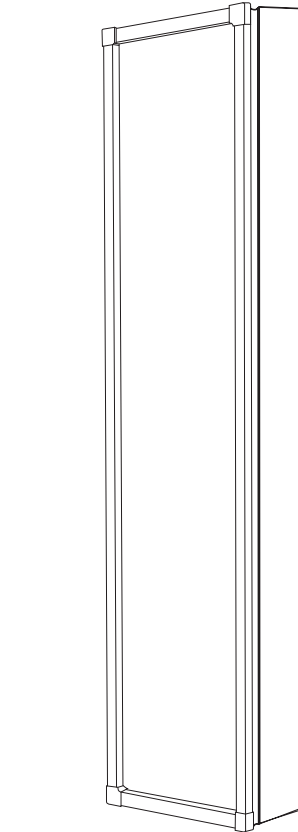

FULL-LENGTH PARK AVE MIRRORED CABINET

GC-2072-6-SC-PA

Side Mirror Kit - Order for Surface Mount, #SMK6-72; or Semi Recessed #SRMK2-72

Finishes: Polished Chrome, Polished Nickel, Brushed Nickel, Oil Rubbed Bronze

SPECIFICATIONS

Roughing-in Opening	18 3/8" x 72 1/8"
Overall Dimensions	19 1/4" x 73"

GLASSCRAFTERS INC.

Handed Door is available with Left or Right Side Hinges. (add "L" or "R" to model code)

Not available with Beveled Mirror