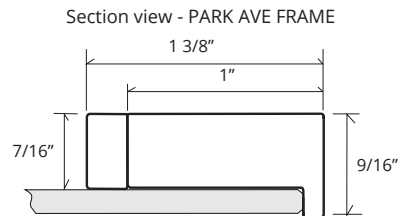

SPECIFICATIONS

Roughing-in Opening	18 3/8" x 72 1/8"
Overall Dimensions	19 1/4" x 73"

GLASSCRAFTERS INC.

Handed Door is available with Left or Right Side Hinges. (add "L" or "R" to model code)

Not available with Beveled Mirror