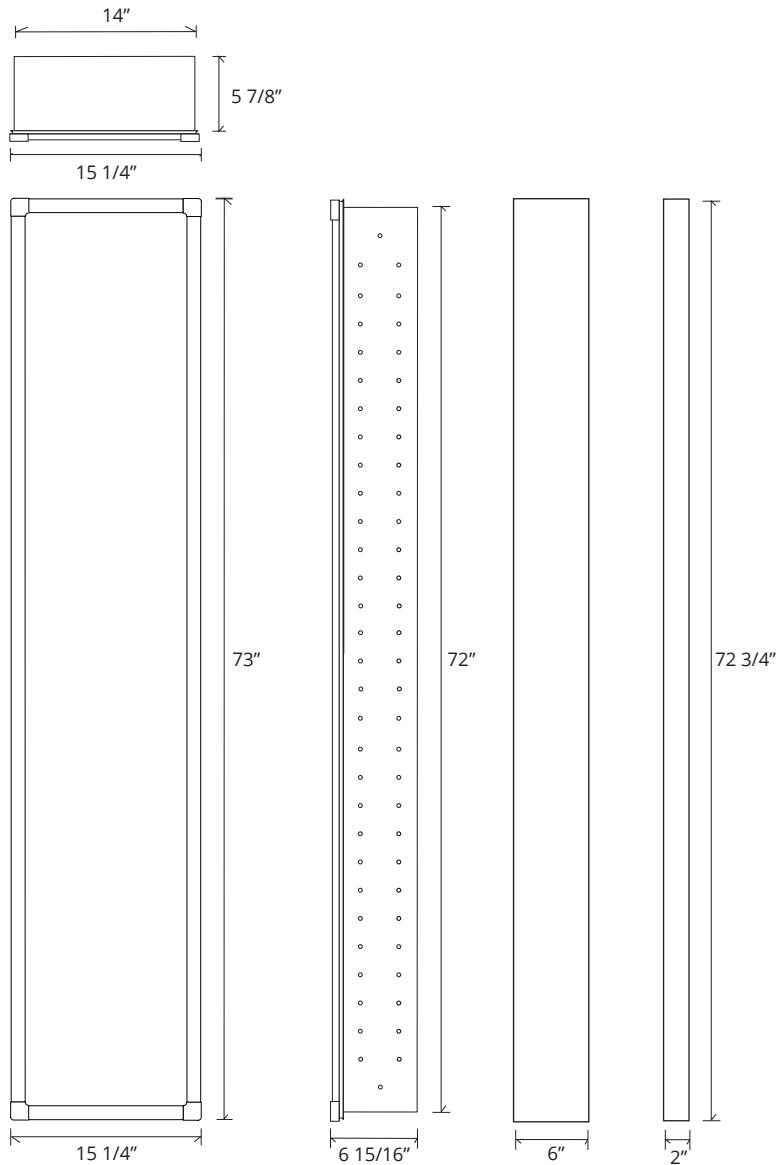

FULL-LENGTH PARK AVE MIRRORED CABINET

GC-1672-6-SC-PA

Side Mirror Kit - Order for Surface Mount, #SMK6-72; or Semi Recessed #SRMK2-72

Finishes: Polished Chrome, Polished Nickel, Brushed Nickel, Oil Rubbed Bronze

SPECIFICATIONS

Roughing-in Opening	14 3/8" x 72 1/8"
Overall Dimensions	15 1/4" x 73"

GLASSCRAFTERS INC.

Handed Door is available with Left or Right Side Hinges. (add "L" or "R" to model code)

Not available with Beveled Mirror