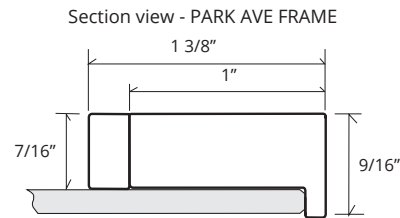

SPECIFICATIONS

Roughing-in Opening	14 3/8" x 72 1/8"
Overall Dimensions	15 1/4" x 73"

GLASSCRAFTERS INC.

Handed Door is available with Left or Right Side Hinges. (add "L" or "R" to model code)

Not available with Beveled Mirror