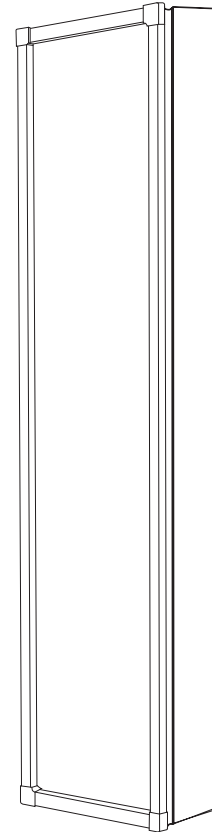

FULL-LENGTH PARK AVE MIRRORED CABINET

GC-1672-6-SC-PA

Side Mirror Kit - Order for Surface Mount, #SMK6-72; or Semi Recessed #SRMK2-72

Finishes: Polished Chrome, Polished Nickel, Brushed Nickel, Oil Rubbed Bronze

SPECIFICATIONS

Roughing-in Opening	14 3/8" x 72 1/8"
Overall Dimensions	15 1/4" x 73"

GLASSCRAFTERS INC.

Handed Door is available with Left or Right Side Hinges. (add "L" or "R" to model code)

Not available with Beveled Mirror

Side Mirror Kit
SMK6-72
Order for
Surface
Mount

Side Mirror Kit
SRMK2-72
Order for
Semi-Recessed
Mount

GLASSCRAFTERS, INC.
193 Veterans Blvd. Carlstadt, NJ 07072
1+ (800) 233-7362 (F) 1+ (888) 233-7362
sales@glasscraftersinc.com