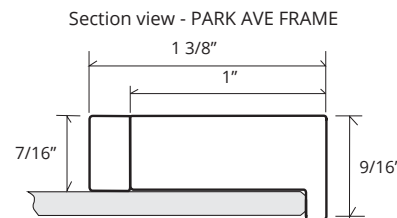

FULL-LENGTH PARK AVE MIRRORED CABINET

GC-1672-4-SC-PA

Side Mirror Kit - Order for Surface Mount, #SMK4-72

Finishes: Polished Chrome, Polished Nickel, Brushed Nickel, Oil Rubbed Bronze

SPECIFICATIONS

Roughing-in Opening	14 3/8" x 72 1/8"
Overall Dimensions	15 1/4" x 73"

GLASSCRAFTERS INC.

Handed Door is available with Left or Right Side Hinges. (add "L" or "R" to model code)

Side Mirror Kit
SMK4-72
Order for
Surface
Mount

Not available with Beveled Mirror

GLASSCRAFTERS, INC.
193 Veterans Blvd. Carlstadt, NJ 07072
1+ (800) 233-7362 (F) 1+ (888) 233-7362
sales@glasscraftersinc.com
Products That Reflect Your Style