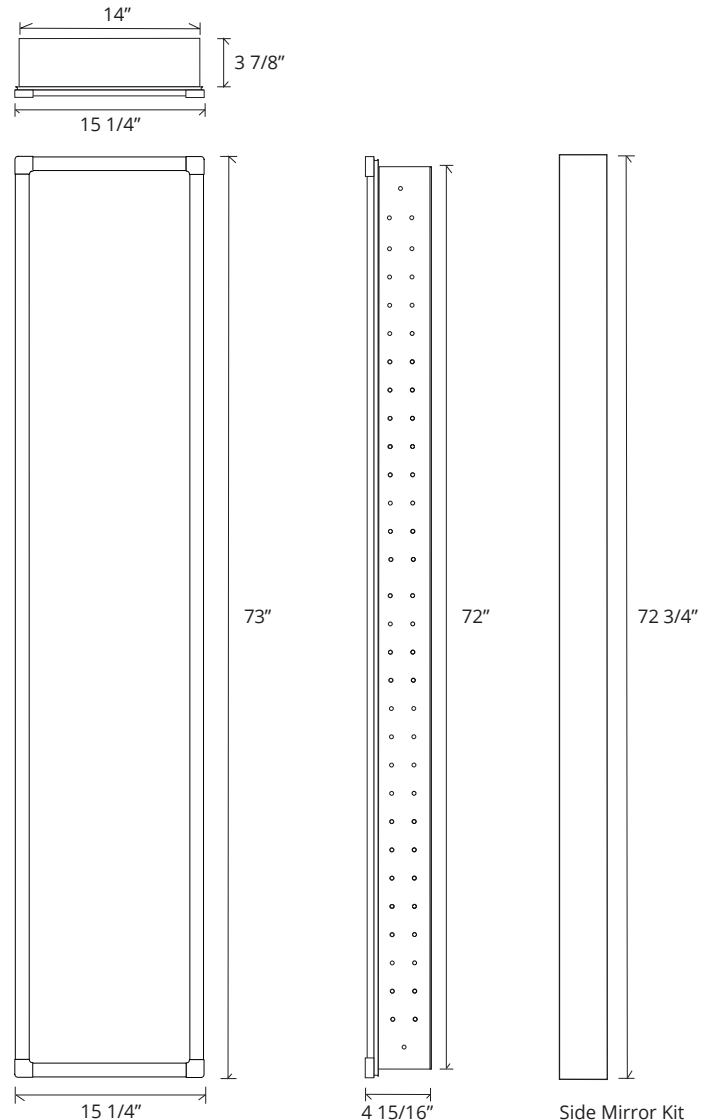

FULL-LENGTH PARK AVE MIRRORED CABINET

GC-1672-4-SC-PA

Side Mirror Kit - Order for Surface Mount, #SMK4-72

Finishes: Polished Chrome, Polished Nickel, Brushed Nickel, Oil Rubbed Bronze

SPECIFICATIONS

Roughing-in Opening	14 3/8" x 72 1/8"
Overall Dimensions	15 1/4" x 73"

GLASSCRAFTERS INC.

Handed Door is available with Left or Right Side Hinges. (add "L" or "R" to model code)

Side Mirror Kit
SMK4-72
Order for
Surface
Mount

Not available with Beveled Mirror

GLASSCRAFTERS, INC.
193 Veterans Blvd. Carlstadt, NJ 07072
1+ (800) 233-7362 (F) 1+ (888) 233-7362
sales@glasscraftersinc.com
Products That Reflect Your Style