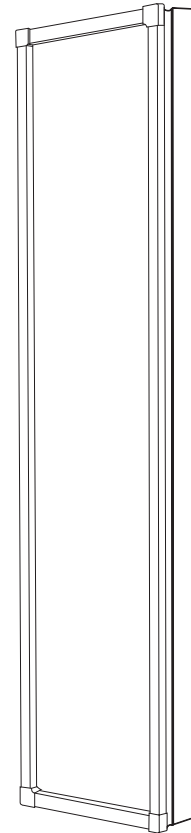

FULL-LENGTH PARK AVE MIRRORED CABINET

GC-1672-4-SC-PA

Side Mirror Kit - Order for Surface Mount, #SMK4-72

Finishes: Polished Chrome, Polished Nickel, Brushed Nickel, Oil Rubbed Bronze

SPECIFICATIONS

Roughing-in Opening	14 3/8" x 72 1/8"
Overall Dimensions	15 1/4" x 73"

GLASSCRAFTERS INC.

Handed Door is available with Left or Right Side Hinges. (add "L" or "R" to model code)

Side Mirror Kit
SMK4-72
Order for
Surface
Mount

Not available with Beveled Mirror

GLASSCRAFTERS, INC.
193 Veterans Blvd. Carlstadt, NJ 07072
1+ (800) 233-7362 (F) 1+ (888) 233-7362
sales@glasscraftersinc.com
Products That Reflect Your Style