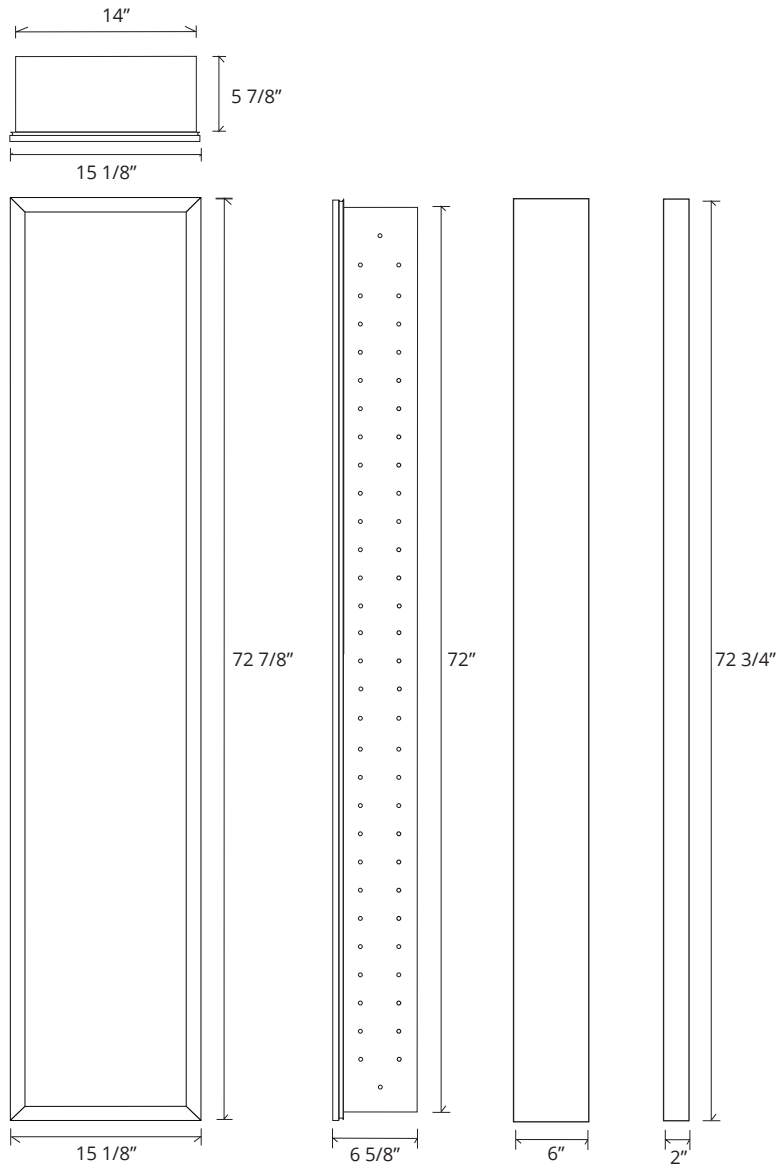

# FULL-LENGTH LEXINGTON MIRRORED CABINET

## GC-1672-6-SC-LE

Side Mirror Kit - Order for Surface Mount, #SMK6-72; or Semi Recessed #SRMK2-72

Finishes: Polished Chrome, Polished Nickel, Brushed Nickel, Oil Rubbed Bronze

### SPECIFICATIONS

Roughing-in Opening	14 3/8" x 72 1/8"
Overall Dimensions	15 1/8" x 72 7/8"

GLASSCRAFTERS INC.

Handed Door is available with Left or Right Side Hinges. (add "L" or "R" to model code)

Not available with Beveled Mirror