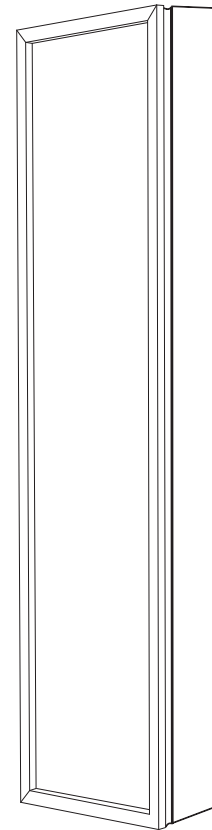

# FULL-LENGTH LEXINGTON MIRRORED CABINET

## GC-1672-6-SC-LE

Side Mirror Kit - Order for Surface Mount, #SMK6-72; or Semi Recessed #SRMK2-72

Finishes: Polished Chrome, Polished Nickel, Brushed Nickel, Oil Rubbed Bronze

### SPECIFICATIONS

Roughing-in Opening	14 3/8" x 72 1/8"
Overall Dimensions	15 1/8" x 72 7/8"

GLASSCRAFTERS INC.

Handed Door is available with Left or Right Side Hinges. (add "L" or "R" to model code)

Not available with Beveled Mirror