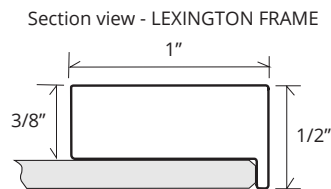

### SPECIFICATIONS

Roughing-in Opening	14 3/8" x 72 1/8"
Overall Dimensions	15 1/8" x 72 7/8"

GLASSCRAFTERS INC.

Handed Door is available with Left or Right Side Hinges. (add "L" or "R" to model code)

Not available with Beveled Mirror