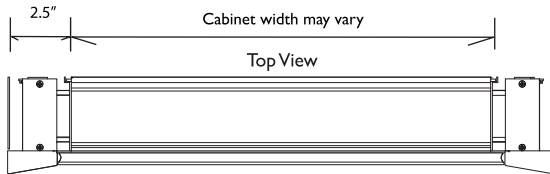

VERTICAL LED TASK LIGHTS

VTL-24-001 (4" or 6" Deep)

The Vertical Linear LED Task Lights are available with frameless flat and beveled mirror cabinets at heights 24", 30" and 36". Applicable to any width including two cabinet combinations. Sold in pairs. Cabinets purchased separately.

Modular lighting that attaches to side of cabinet. Add 4 3/4" to the width for all Rough Openings and Framing for cabinets with Vertical LED Task Lights. For Roughing-in Opening and Overall Dimensions, see the modified Roughing Dimensions shown in the Vertical LED Task Lights manual that are applicable to all cabinet sizes and models.

GLASSCRAFTERS INC.

Lights and cabinet can be either Recessed or Surface Mounted

Front View

White Acrylic Diffuser

Brushed Stainless Steel Cover Plate

- Minimal, low-profile design (2-1/2" wide per light)
- Modular assembly seamlessly attaches to side of cabinet and is easy to install
- Made with durable, rust-proof aluminum parts
- Features UL recognized components