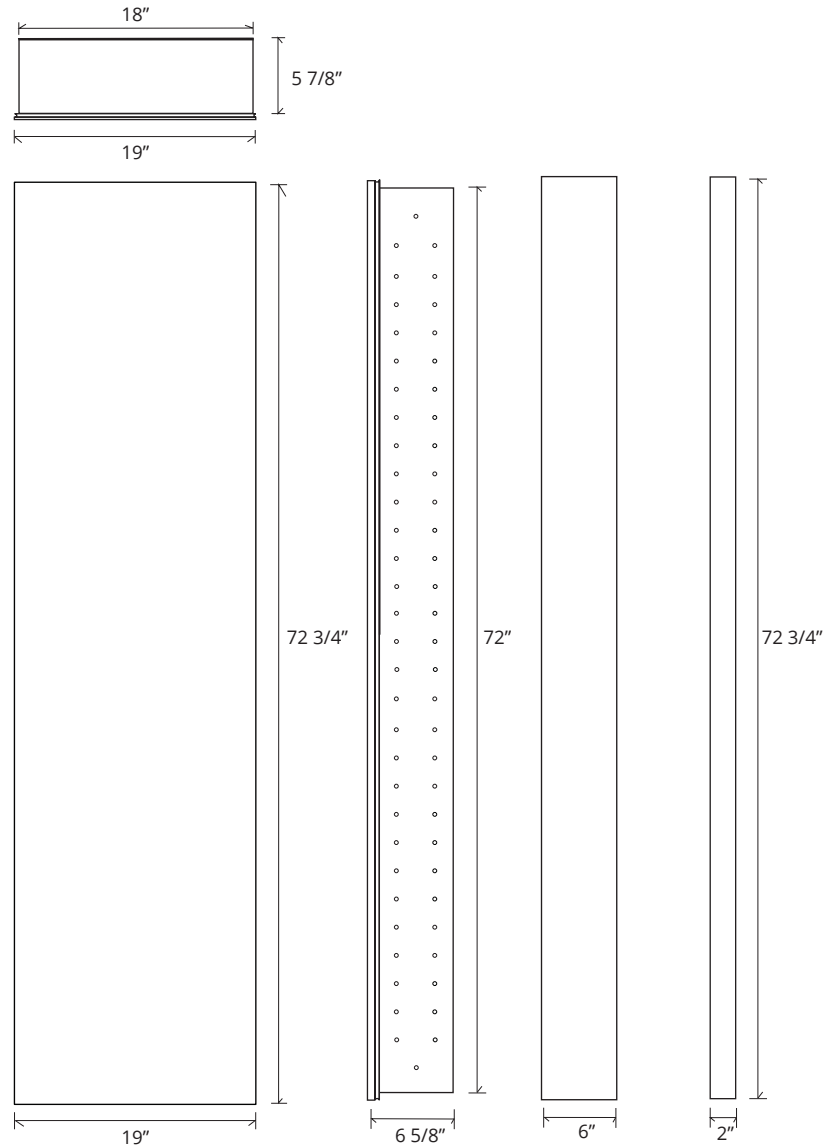

FULL-LENGTH FRAMELESS MIRROR CABINET

GC-2072-6-SC-FM

Side Mirror Kit - Order for Surface Mount, #SMK6-72; or Semi Recessed #SRMK2-72
 Beveled Mirror also available (add "BM" to model code)

SPECIFICATIONS

Roughing-in Opening	18 3/8" x 72 1/8"
Overall Dimensions	19" x 72 3/4"

GLASSCRAFTERS INC.

Handed Door is available with Left or Right Side Hinges. (add "L" or "R" to model code)

Special Order Glass Colors: