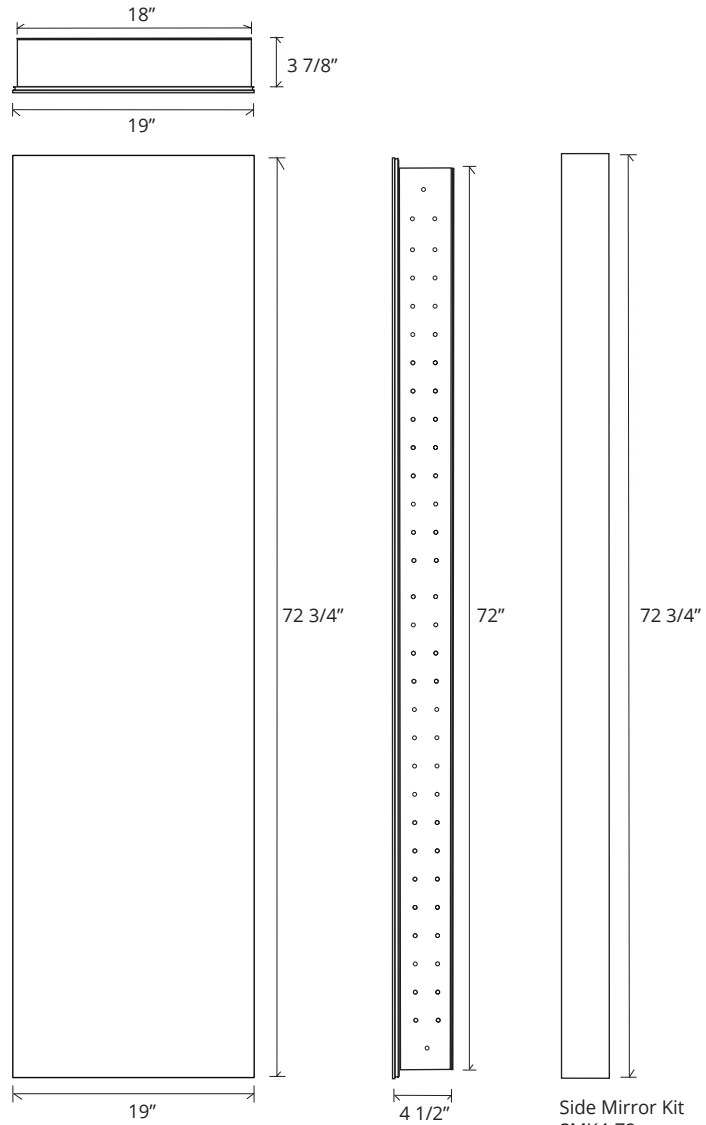

FULL-LENGTH FRAMELESS MIRROR CABINET

GC-2072-4-SC-FM

Side Mirror Kit - Order for Surface Mount, #SMK4-72
 Beveled Mirror also available (add "BM" to model code)

SPECIFICATIONS

Roughing-in Opening	18 3/8" x 72 1/8"
Overall Dimensions	19" x 72 3/4"

GLASSCRAFTERS INC.

Handed Door is available with Left or Right Side Hinges. (add "L" or "R" to model code)

Special Order Glass Colors:

- White
- Black
- Tinted Gray Mirror
- Satin White Mirror
- Satin Gray Mirror
- Satin Bronze Mirror