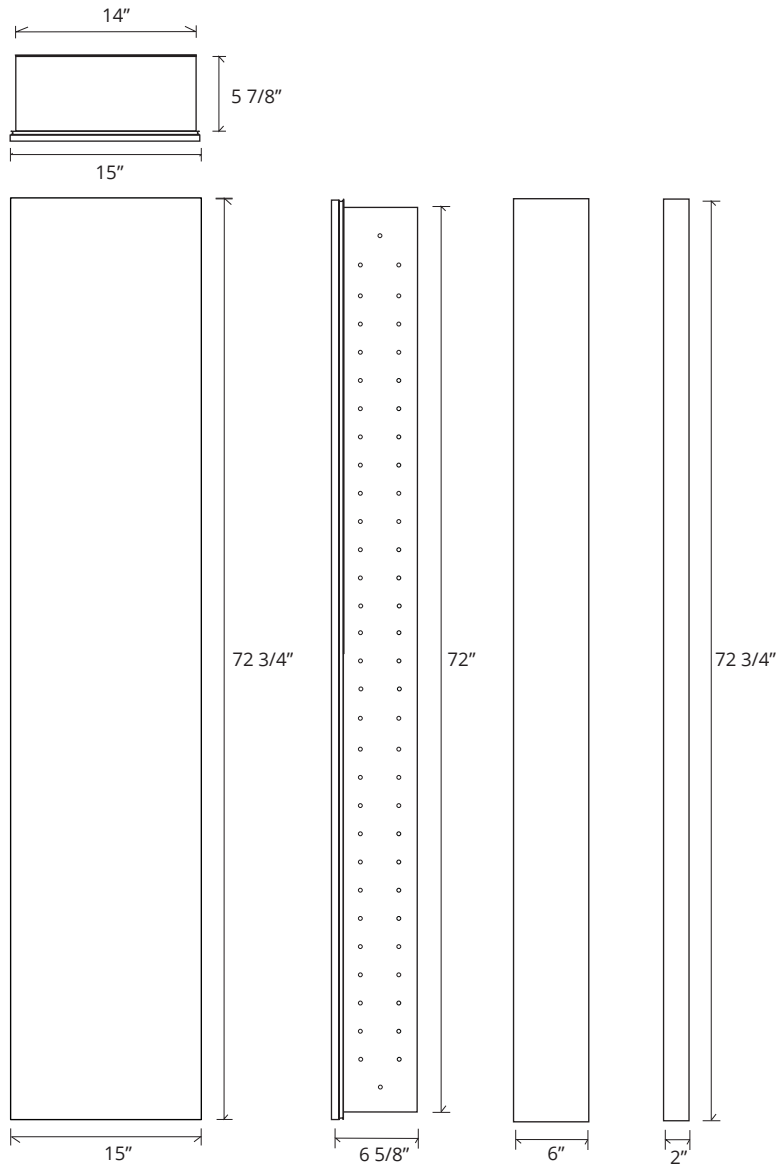

FULL-LENGTH FRAMELESS MIRROR CABINET

GC-1672-6-SC-FM

Side Mirror Kit - Order for Surface Mount, #SMK6-72; or Semi Recessed #SRMK2-72
 Beveled Mirror also available (add "BM" to model code)

SPECIFICATIONS

Roughing-in Opening	14 3/8" x 72 1/8"
Overall Dimensions	15" x 72 3/4"

GLASSCRAFTERS INC.

Handed Door is available with Left or Right Side Hinges. (add "L" or "R" to model code)

Special Order Glass Colors: