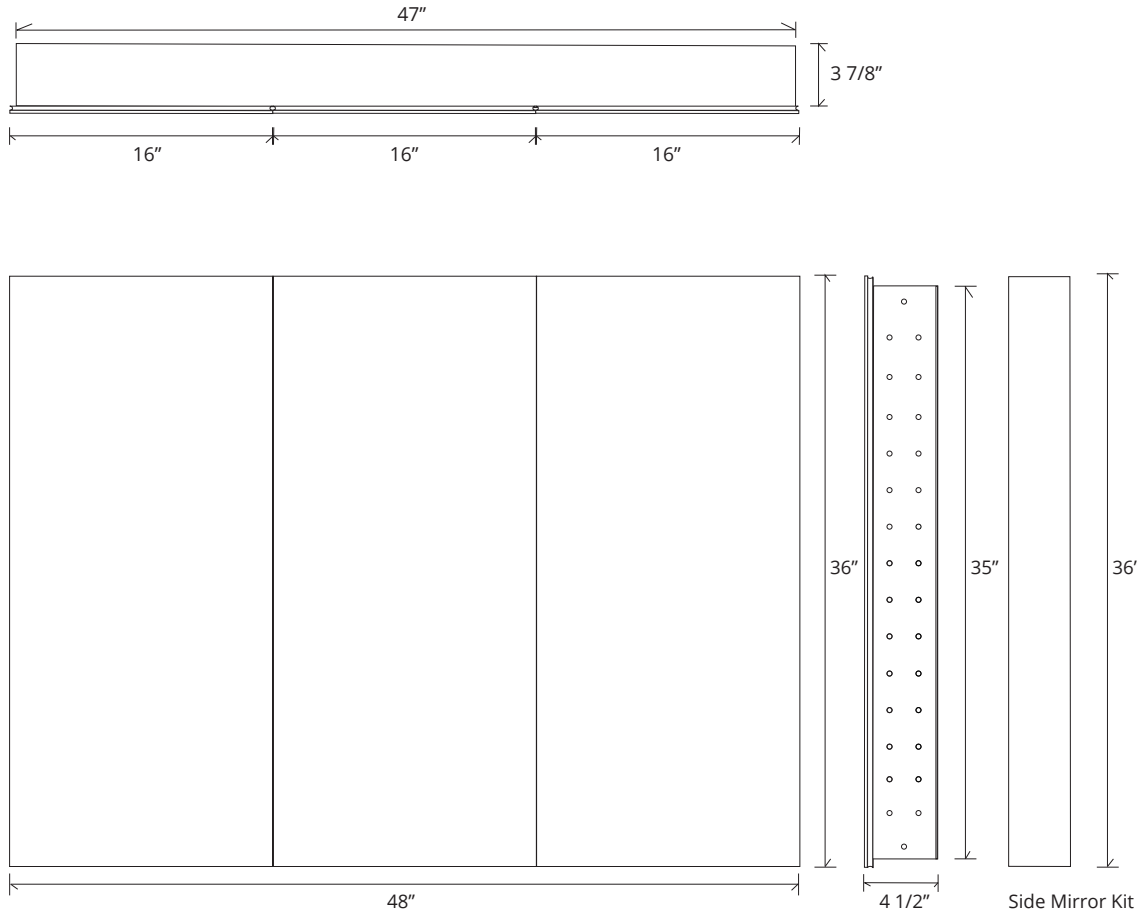

TRI VIEW FRAMELESS MIRROR CABINET

GC4836-4-SC-FM-Tri

Side Mirror Kit - Order for Surface Mount, #SMK4-36
Beveled Mirror also available (*replace "FM" with "BM" in model code*)

SPECIFICATIONS

Roughing-in Opening	47 3/8" x 35 3/8"
Overall Dimensions	48" x 36"

GLASSCRAFTERS INC.

Side Mirror Kit
SMK4-36
Order for
Surface Mount