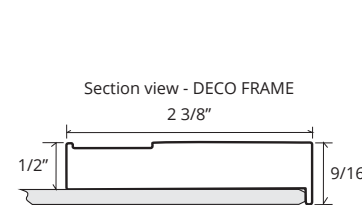

GLASSCRAFTERS, INC.
193 Veterans Blvd. Carlstadt, NJ 07072
1+ (800) 233-7362 (F) 1+ (888) 233-7362
sales@glasscraftersinc.com
Products That Reflect Your Style