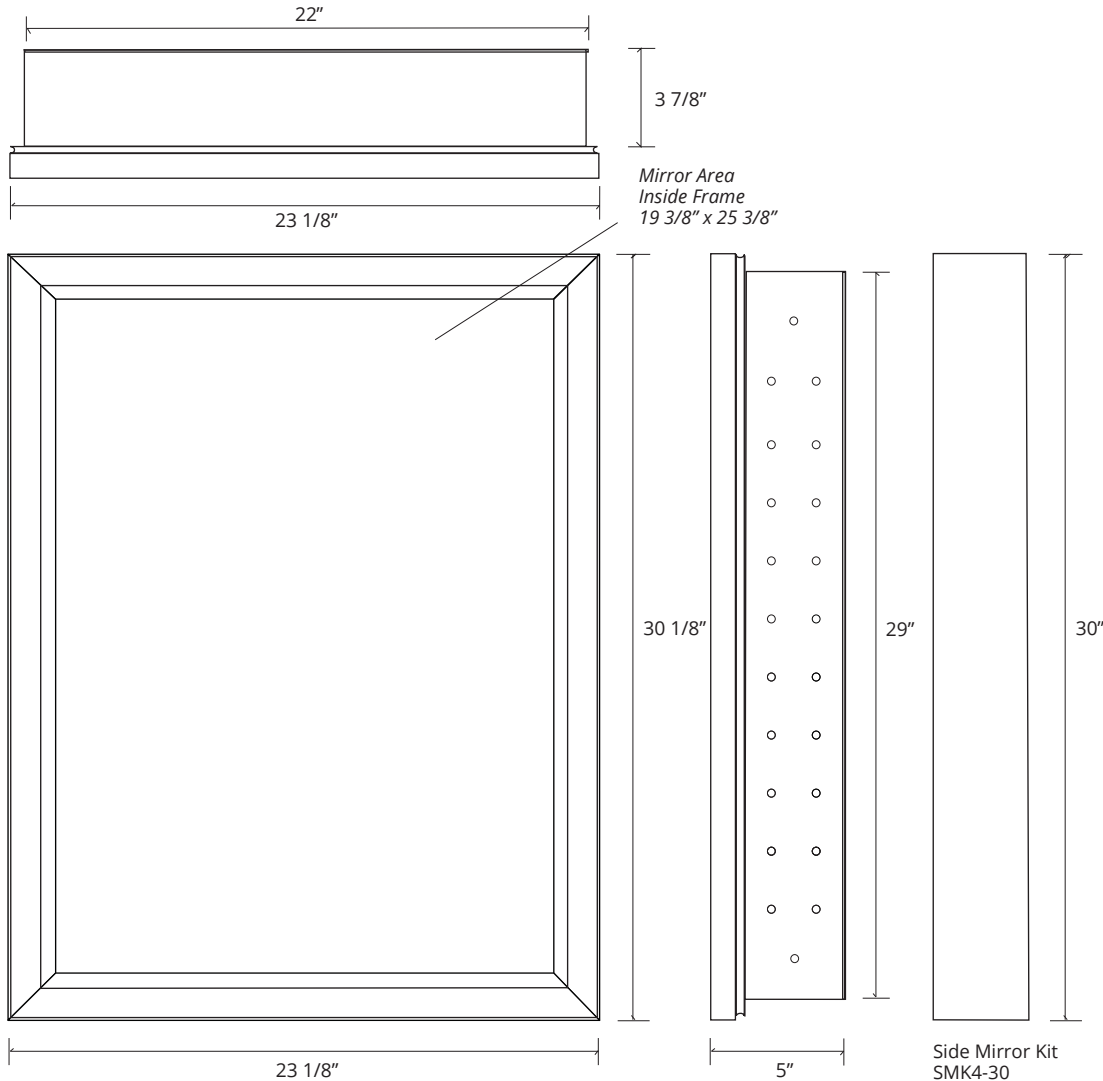

# DECO FRAMED MIRROR CABINET

## GC2430-4-SC-DE

Side Mirror Kit - Order for Surface Mount, #SMK4-30  
 Beveled Mirror also available (add "BM" to model code)

### SPECIFICATIONS

Roughing-in Opening	22 3/8" x 29 3/8"
Overall Dimensions	23 1/8" x 30 1/8"

GLASSCRAFTERS INC.

Finishes: Polished Chrome, Polished Nickel, Brushed Nickel, Brushed Bronze, Oil Rubbed Bronze