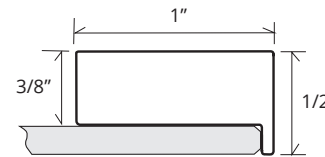

DF-FM-2036-LE  
 19 1/8" x 36 1/8"

DF-FM-1636-LE  
 15 1/8" x 36 1/8"

DF-FM-2430-LE  
 23 1/8" x 30 1/8"

DF-FM-2030-LE  
 19 1/8" x 30 1/8"

DF-FM-1630-LE  
 15 1/8" x 30 1/8"

Section view - LEXINGTON FRAME