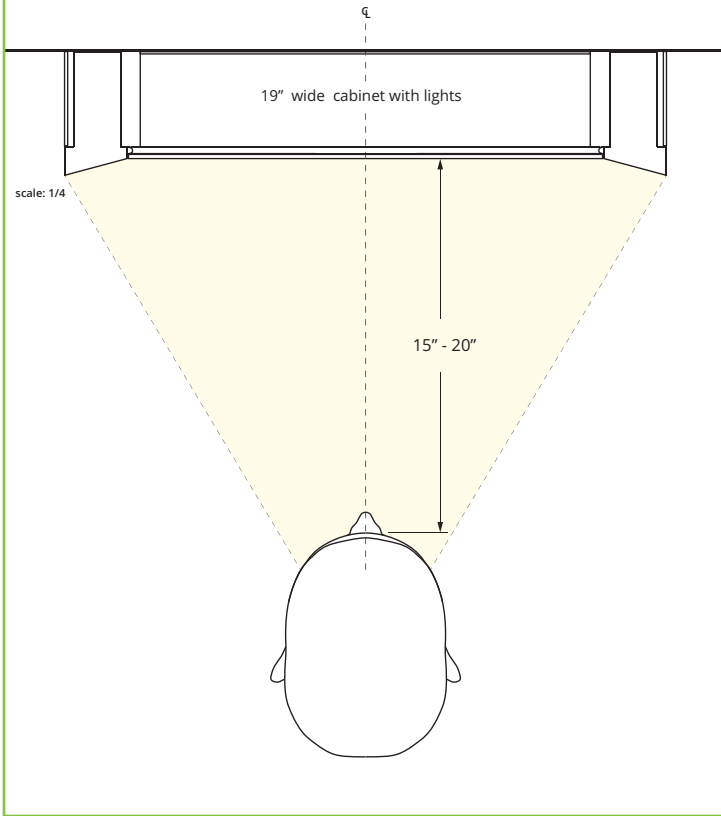

Providing a minimal, low profile aesthetic, the Vertical LED Task Lights are easy to install and complement GlassCrafters' 24", 30" and 36" high, frameless cabinets.

quality / color / output

1200k

2700k

4100k