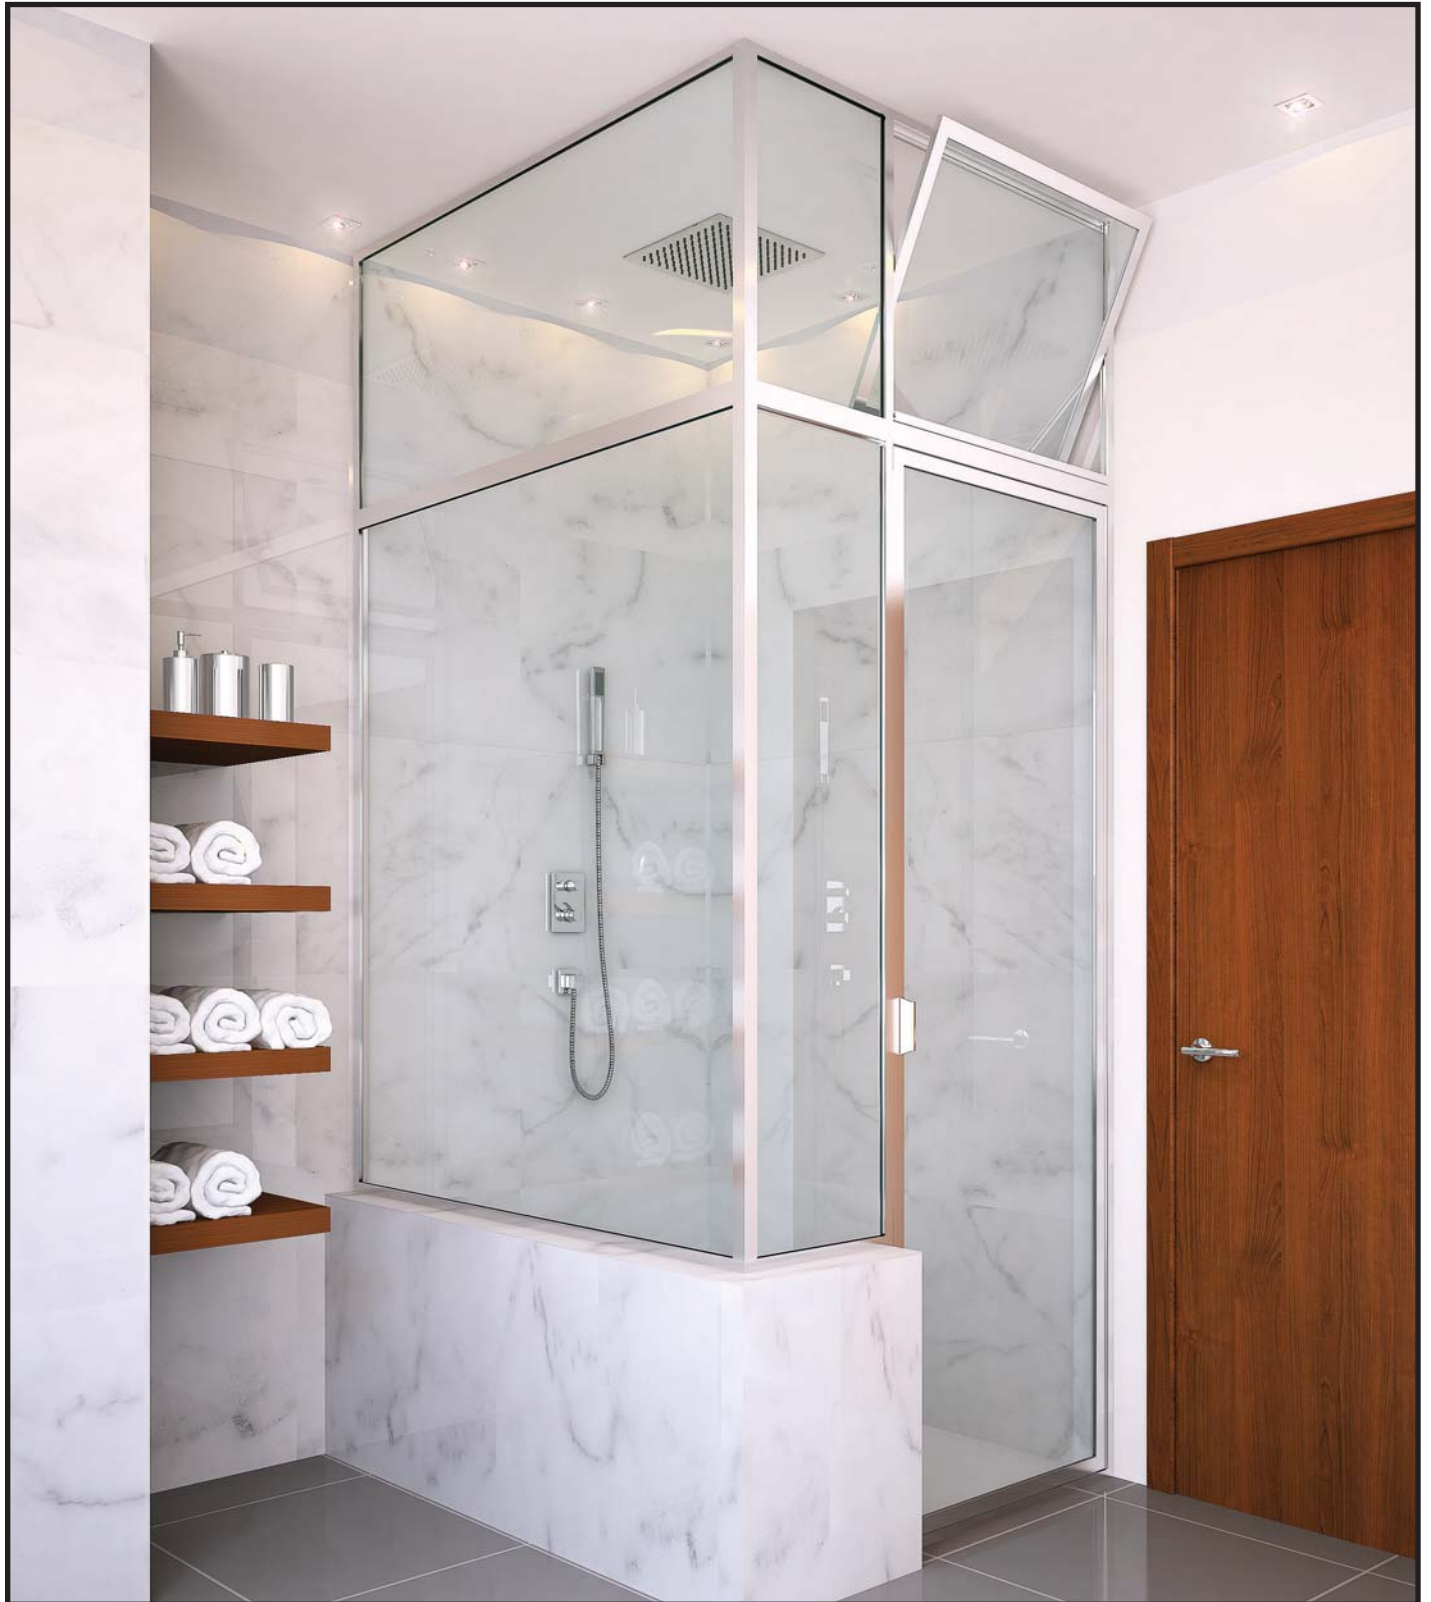

REGAL series

www.GlassCraftersShowerDoors.com

GLASSCRAFTERS INC.