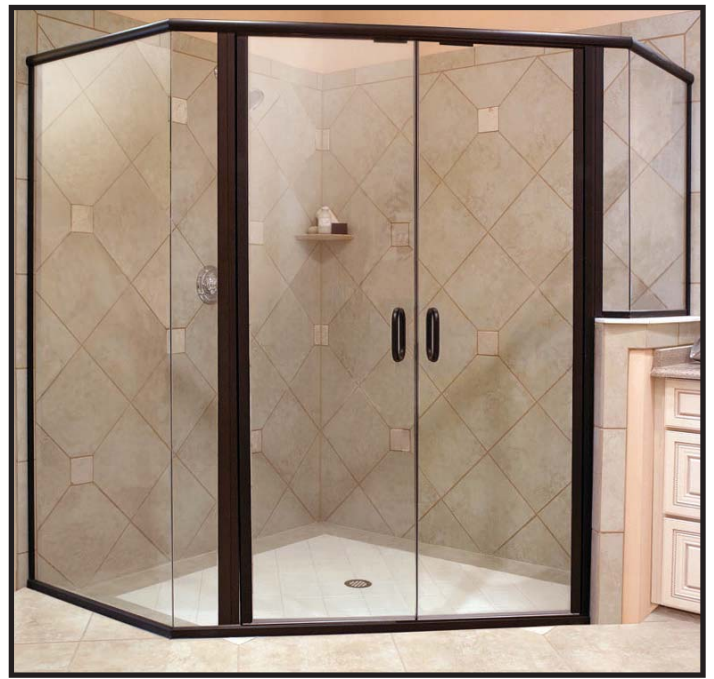

EPIC series
semi-frameless enclosures

Door, In-Line Buttress Panels with Butt Glazed Return Panel.

Stall Slider, Oil Rubbed Bronze.

Epic Series By-pass Doors

The Epic Frameless Slider offers a sleek, unrestricted solution to tub and shower environments. Choose from our smaller, stronger Curved or Flat header. Open side rails and clean track base enable you to keep your enclosure looking new. Thirty three decorative glass options are supported by our exclusive thru-bolted full length glass hanger, stainless steel ball bearing rollers and our patented panel safety clips. Additional options include six decorative metal finishes and nine thru-the-glass towel bars. Custom Side-Less enclosures offer 50% less metal.

Side-Less Tub Slider.

Door with In-Line Buttress Panel.

Door, Double Notched In-line Panel with Butt Glazed 90° Return Panel.

French Door Neo Angle with Butt Glazed Glass.

Epic Series Hinged Door

The Epic Semi-Frameless hinged door series was designed with minimal metal. This universal series offers both European and Traditional flair. Choose from our Round or Flat Header. Continuous concealed barrel hinge adds to the stability of the enclosure. Custom glass-to-glass corners enhance the frameless look. Additional options include six decorative finishes, seventeen decorative glass options and twelve thru-the-glass handles.